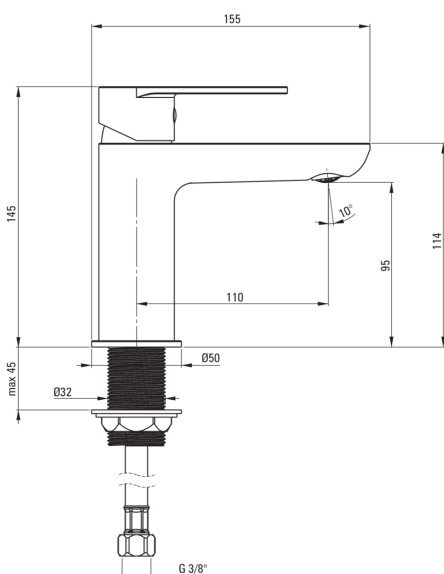

ALPINIA

Washbasin tap

Product code: BGA_021M

EAN: 5908212053485

Color: chrome

Warranty [years]: 7

Mixer

Finish	chrome
Material	brass
Mixer type	single-handle, mixer
Installation method	standing
Flow class [l/min]	Z - 4-9 l/min
Acoustic group [db]	I (x ≤ 20)
Plug included in the set	Yes

Mixer cartridge

Ceramic cartridge size	35 mm
------------------------	-------

Spout

Spout type	still
Mixer spout range [mm]	110
Material	brass

Aerator

Aerator type	coin-slot
Aerator size	M24

Connecting hose

Length [mm]	450
Installation thread	3/8"
Connection thread	M10

Plug

Type	click-clack
Type	with overflow

Features:

- The mixer body is made of the highest quality brass
- The mixer is equipped with a stream aerator
- The mounting sleeve facilitates the installation of the mixer
- 45 cm connection hoses included
- Z flow class (4-9 l/min) allowing for water consumption reduction
- Functional click-clack plug included
- Coin-slot aerator
- Light and subtle design
- Only the best materials, the quality of which has been confirmed by laboratory tests
- Cleaning agent for fixtures in all colors available