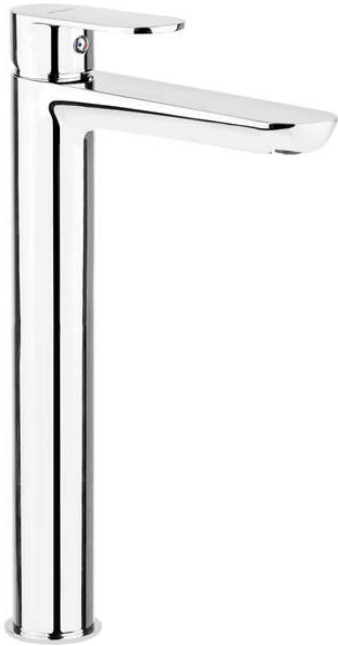

ALPINIA

Washbasin tap, tall

Product code: BGA_021K

EAN: 5908212053522

Color: chrome

Warranty [years]: 7

Mixer

Finish	chrome
Material	brass
Mixer type	single-handle, mixer
Installation method	standing
Flow class [l/min]	Z - 4-9 l/min
Acoustic group [db]	I (x ≤ 20)
Plug included in the set	Yes

Mixer cartridge

Ceramic cartridge size	35 mm
------------------------	-------

Spout

Spout type	still
Mixer spout range [mm]	165
Material	brass

Aerator

Aerator type	coin-slot
Aerator size	M24

Connecting hose

Length [mm]	600
Installation thread	3/8"
Connection thread	M10

Plug

Type	click-clack
Type	without overflow

Features:

- The mixer body is made of the highest quality brass
- The mixer is equipped with a stream aerator
- The mounting sleeve facilitates the installation of the mixer
- 45 cm connection hoses included
- Z flow class (4-9 l/min) allowing for water consumption reduction
- Functional click-clack plug included
- Light and subtle design
- Only the best materials, the quality of which has been confirmed by laboratory tests
- The offer includes a cleaning agent for fixtures in all colors