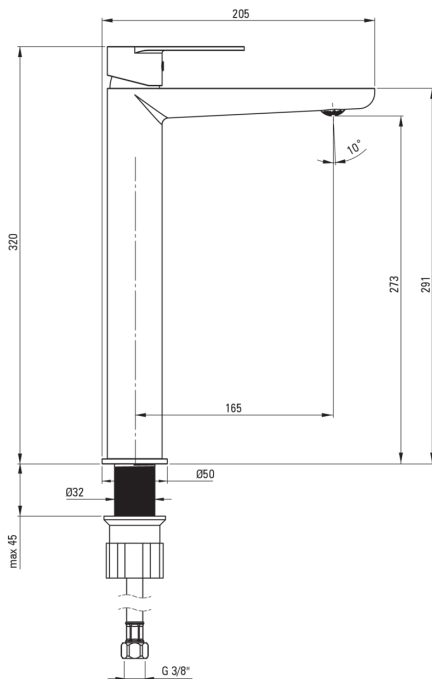

ALPINIA

Washbasin tap, tall

Product code: BGA_021K

EAN: 5908212053522

Color: chrome

Warranty [years]: 7

Mixer

Finish	chrome
Material	brass
Mixer type	single-handle, mixer
Installation method	standing
Flow class [l/min]	Z - 4-9 l/min
Acoustic group [db]	I (x ≤ 20)
Plug included in the set	Yes

Mixer cartridge

Ceramic cartridge size	35 mm
------------------------	-------

Spout

Spout type	still
Mixer spout range [mm]	165
Material	brass

Aerator

Aerator type	coin-slot
Aerator size	M24

Connecting hose

Length [mm]	600
Installation thread	3/8"
Connection thread	M10

Plug

Type	click-clack
Type	without overflow

Features:

- The mixer body is made of the highest quality brass
- The mixer is equipped with a stream aerator
- The mounting sleeve facilitates the installation of the mixer
- 45 cm connection hoses included
- Z flow class (4-9 l/min) allowing for water consumption reduction
- Functional click-clack plug included
- Light and subtle design
- Only the best materials, the quality of which has been confirmed by laboratory tests
- The offer includes a cleaning agent for fixtures in all colors