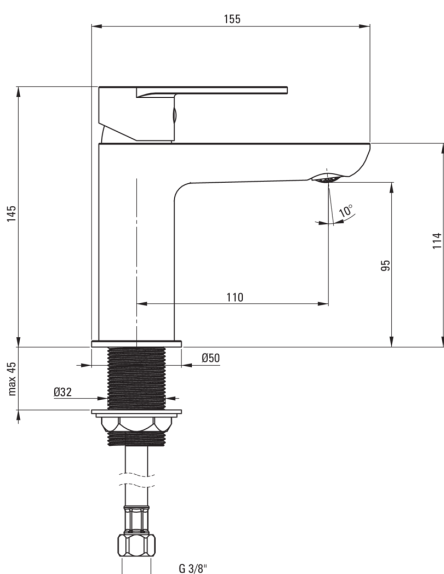

ALPINIA

Washbasin tap

Product code: BGA_020M

EAN: 5908212054451

Color: chrome

Warranty [years]: 7

Mixer

Finish	chrome
Material	brass
Mixer type	single-handle, mixer
Installation method	standing
Flow class [l/min]	Z - 4-9 l/min
Acoustic group [db]	I (x ≤ 20)

Mixer cartridge

Ceramic cartridge size	35 mm
------------------------	-------

Spout

Spout type	still
Mixer spout range [mm]	110
Material	brass

Aerator

Aerator type	coin-slot
Aerator size	M24

Connecting hose

Length [mm]	450
Installation thread	3/8"
Connection thread	M10

Features:

- The mixer body is made of the highest quality brass
- The mixer is equipped with a stream aerator
- The mounting sleeve facilitates the installation of the mixer
- 45 cm connection hoses included
- Coin-slot aerator
- Light and subtle design
- Only the best materials, the quality of which has been confirmed by laboratory tests
- we recommend buying a universal plug in the color of the mixer
- Z flow class (4-9 l/min) allowing for water consumption reduction
- Cleaning agent for fixtures in all colors available