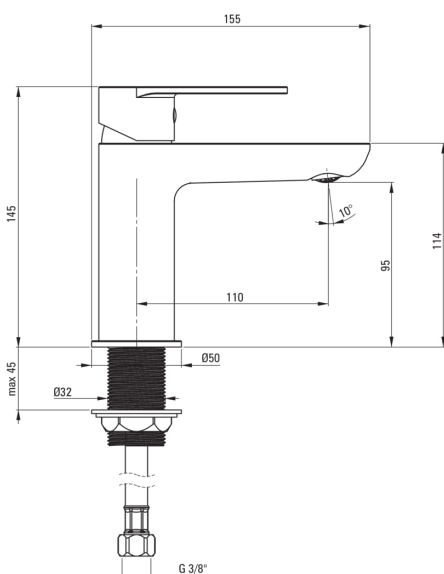

ALPINIA

Washbasin tap

Product code: BGA_020M

EAN: 5908212054451

Color: chrome

Warranty [years]: 7

Mixer

Finish	chrome
Material	brass
Mixer type	single-handle, mixer
Installation method	standing
Flow class [l/min]	Z - 4-9 l/min
Acoustic group [db]	I (x ≤ 20)

Mixer cartridge

Ceramic cartridge size	35 mm

Spout

Spout type	still
Mixer spout range [mm]	110
Material	brass

Aerator

Aerator type	coin-slot
Aerator size	M24

Connecting hose

Length [mm]	450
Installation thread	3/8"
Connection thread	M10

Features:

- The mixer body is made of the highest quality brass
- The mixer is equipped with a stream aerator
- The mounting sleeve facilitates the installation of the mixer
- 45 cm connection hoses included
- Coin-slot aerator
- Light and subtle design
- Only the best materials, the quality of which has been confirmed by laboratory tests
- we recommend buying a universal plug in the color of the mixer
- Z flow class (4-9 l/min) allowing for water consumption reduction
- The offer includes a cleaning agent for fixtures in all colors