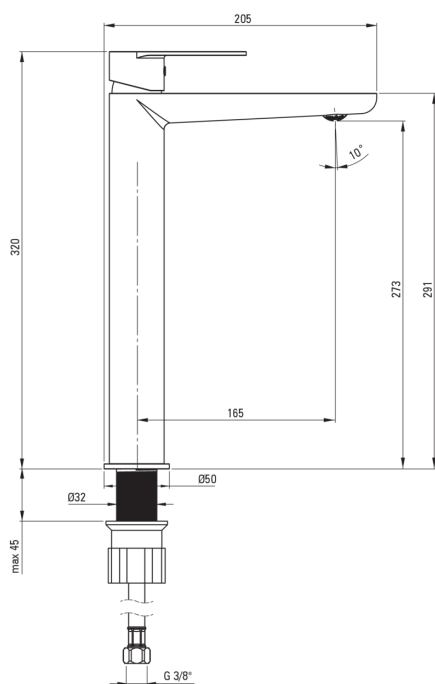

ALPINIA

Washbasin tap, tall

Product code: BGA_020K

EAN: 5908212054468

Color: chrome

Warranty [years]: 7

Mixer

Finish	chrome
Material	brass
Mixer type	single-handle, mixer
Installation method	standing
Flow class [l/min]	Z - 4-9 l/min
Acoustic group [db]	I (x ≤ 20)

Mixer cartridge

Ceramic cartridge size	35 mm
------------------------	-------

Spout

Spout type	still
Mixer spout range [mm]	165
Material	brass

Aerator

Aerator type	coin-slot
Aerator size	M24

Connecting hose

Length [mm]	600
Installation thread	3/8"
Connection thread	M10

Features:

- Light and subtle design
- Coin-slot aerator
- The mixer is equipped with a stream aerator
- 45 cm connection hoses included
- Only the best materials, the quality of which has been confirmed by laboratory tests
- The mixer body is made of the highest quality brass
- The offer includes a cleaning agent for fixtures in all colors