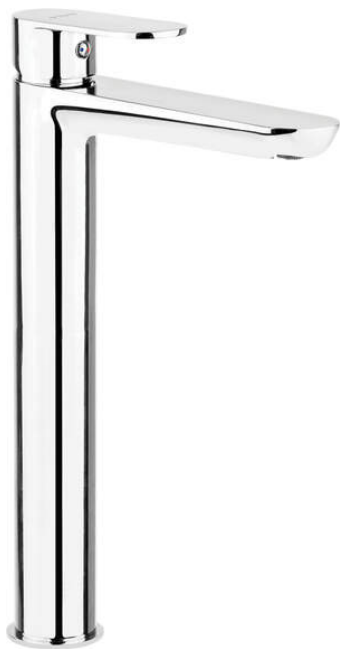

ALPINIA

Washbasin tap, tall

Product code: BGA_020K

EAN: 5908212054468

Color: chrome

Warranty [years]: 7

Mixer

Finish	chrome
Material	brass
Mixer type	single-handle, mixer
Installation method	standing
Flow class [l/min]	Z - 4-9 l/min
Acoustic group [db]	I (x ≤ 20)

Mixer cartridge

Ceramic cartridge size	35 mm
------------------------	-------

Spout

Spout type	still
Mixer spout range [mm]	165
Material	brass

Aerator

Aerator type	coin-slot
Aerator size	M24

Connecting hose

Length [mm]	600
Installation thread	3/8"
Connection thread	M10

Features:

- Light and subtle design
- Coin-slot aerator
- The mixer is equipped with a stream aerator
- 45 cm connection hoses included
- Only the best materials, the quality of which has been confirmed by laboratory tests
- The mixer body is made of the highest quality brass
- The offer includes a cleaning agent for fixtures in all colors