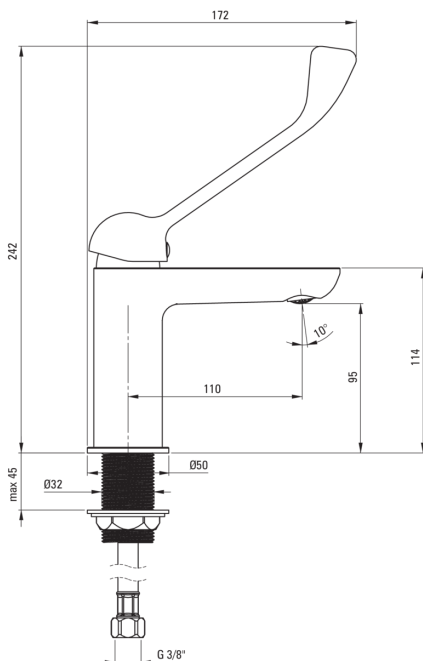

ALPINIA

Washbasin tap

Product code: BGA_020C

EAN: 5908212081778

Color: chrome

Warranty [years]: 7

Mixer

Finish	chrome
Material	brass
Mixer type	single-handle, mixer
Installation method	standing
Flow class [l/min]	Z - 4-9 l/min
Acoustic group [db]	I (x ≤ 20)
Clinic lever	Yes

Mixer cartridge

Ceramic cartridge size	35 mm
------------------------	-------

Spout

Mixer spout range [mm]	110
Material	brass

Aerator

Aerator type	coin-slot
Aerator size	M24

Connecting hose

Length [mm]	450
Installation thread	3/8"
Connection thread	M10

Features:

- The mixer body is made of the highest quality brass
- The mixer is equipped with a stream aerator
- The mounting sleeve facilitates the installation of the mixer
- 45 cm connection hoses included
- Z flow class (4-9 l/min) allowing for water consumption reduction
- Extended Clinic lever for easy operation
- Coin-slot aerator
- Light and subtle design
- Only the best materials, the quality of which has been confirmed by laboratory tests
- Cleaning agent for fixtures in all colors available