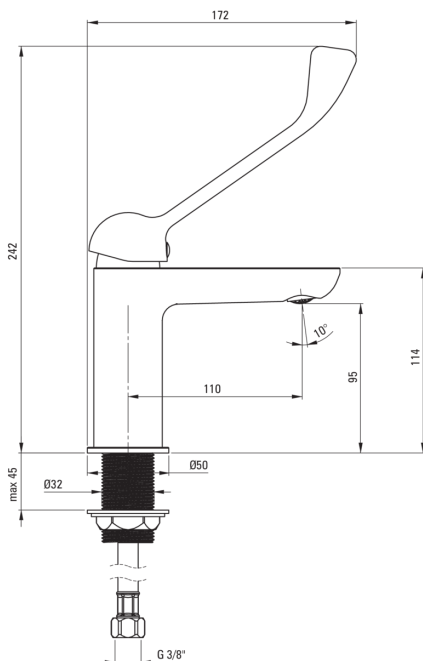

ALPINIA

Washbasin tap

Product code: BGA_020C

EAN: 5908212081778

Color: chrome

Warranty [years]: 7

Mixer

Finish	chrome
Material	brass
Mixer type	single-handle, mixer
Installation method	standing
Flow class [l/min]	Z - 4-9 l/min
Acoustic group [db]	I (x ≤ 20)
Clinic lever	Yes

Mixer cartridge

Ceramic cartridge size	35 mm
------------------------	-------

Spout

Mixer spout range [mm]	110
Material	brass

Aerator

Aerator type	coin-slot
Aerator size	M24

Connecting hose

Length [mm]	450
Installation thread	3/8"
Connection thread	M10

Features:

- The mixer body is made of the highest quality brass
- The mixer is equipped with a stream aerator
- The mounting sleeve facilitates the installation of the mixer
- 45 cm connection hoses included
- Z flow class (4-9 l/min) allowing for water consumption reduction
- Extended Clinic lever for easy operation
- Coin-slot aerator
- Light and subtle design
- Only the best materials, the quality of which has been confirmed by laboratory tests
- The offer includes a cleaning agent for fixtures in all colors