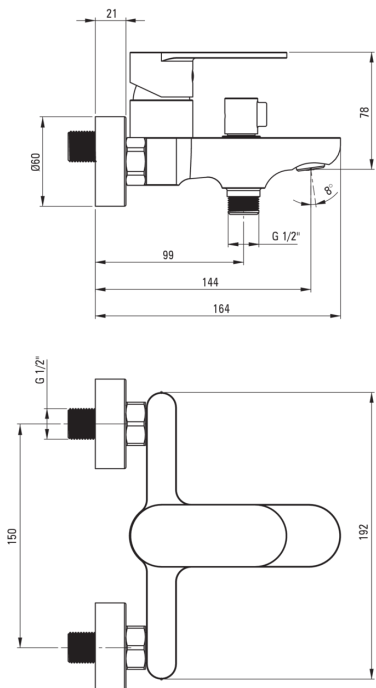

ALPINIA

Bath mixer, wall-mounted

Product code: BGA_010M
EAN: 5908212053492
Color: chrome
Warranty [years]: 7

Mixer

Finish	chrome
Material	brass
Mixer type	single-handle, mixer
Installation method	wall-mounted
Acoustic group [db]	I ($x \leq 20$)
Check valves	Yes

Mixer cartridge

Ceramic cartridge size	35 mm
------------------------	-------

Spout

Spout type	still
Mixer spout range [mm]	137
Material	brass

Function switch

Switch type	pressure with lock
-------------	--------------------

Aerator

Aerator type	coin-slot
Aerator size	M24

Features:

- The mixer body is made of the highest quality brass
- The mixer is equipped with a stream aerator
- The mixer is equipped with non-return valves so that the mixed water does not flow back into the installation
- Coin-slot aerator
- Light and subtle design
- Only the best materials, the quality of which has been confirmed by laboratory tests
- The offer includes a cleaning agent for fixtures in all colors