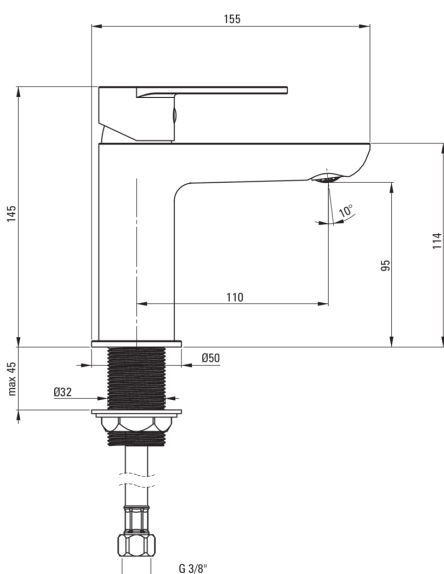

## Washbasin tap

**Product code:** BGAH020M  
**EAN:** 5908212094822  
**Color:** chrome  
**Warranty [years]:** 7

### Mixer cartridge

Ceramic cartridge size	35 mm
Temperature lock	Yes

### Spout

Spout type	still
Mixer spout range [mm]	110

### Connecting hose

Length [mm]	450
Installation thread	3/8"
Connection thread	M10