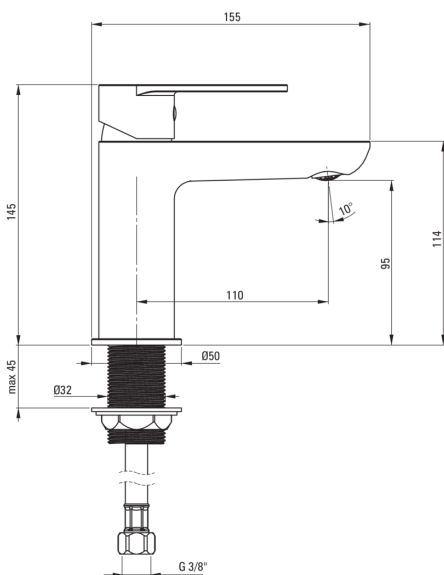

ALPINIA

Washbasin tap

Product code: BGAH020M

EAN: 5908212094822

Color: chrome

Warranty [years]: 7

Mixer

Finish	chrome
Material	brass
Mixer type	single-handle, mixer
Installation method	standing
Flow class [l/min]	Z - 4-9 l/min
Acoustic group [db]	I (x ≤ 20)

Mixer cartridge

Ceramic cartridge size	35 mm
Temperature lock	Yes

Spout

Spout type	still
Mixer spout range [mm]	110

Aerator

Aerator type	coin-slot
Aerator size	M24

Connecting hose

Length [mm]	450
Installation thread	3/8"
Connection thread	M10

Features:

- The mounting sleeve facilitates the installation of the mixer
- 45 cm connection hoses included
- Light and subtle design
- The mixer is equipped with a stream aerator
- Z flow class (4-9 l/min) allowing for water consumption reduction
- Only the best materials, the quality of which has been confirmed by laboratory tests
- The mixer body is made of the highest quality brass
- Coin-slot aerator
- Cleaning agent for fixtures in all colors available