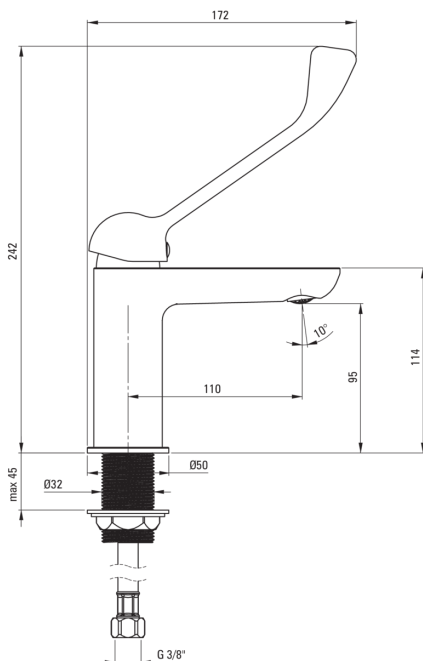

ALPINIA

Washbasin tap

Product code: BGAH020C

EAN: 5908212094846

Color: chrome

Warranty [years]: 7

Mixer

Finish	chrome
Material	brass
Mixer type	single-handle, mixer
Installation method	standing
Flow class [l/min]	Z - 4-9 l/min
Acoustic group [db]	I (x ≤ 20)
Clinic lever	Yes

Mixer cartridge

Ceramic cartridge size	35 mm
Temperature lock	Yes

Spout

Spout type	still
Mixer spout range [mm]	110

Aerator

Aerator type	coin-slot
Aerator size	M24

Connecting hose

Length [mm]	450
Installation thread	3/8"
Connection thread	M10

Features:

- Light and subtle design
- Coin-slot aerator
- Z flow class (4-9 l/min) allowing for water consumption reduction
- The mounting sleeve facilitates the installation of the mixer
- 45 cm connection hoses included
- Extended Clinic lever for easy operation
- Only the best materials, the quality of which has been confirmed by laboratory tests
- The mixer body is made of the highest quality brass
- The mixer is equipped with a stream aerator
- Cleaning agent for fixtures in all colors available