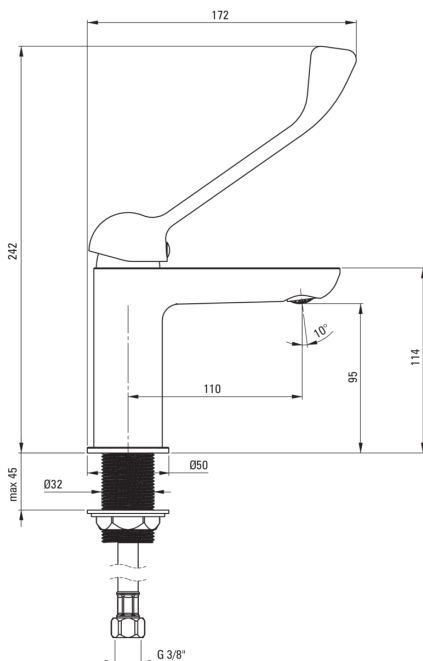

ALPINIA

Washbasin tap

Product code: BGAH020C

EAN: 5908212094846

Color: chrome

Warranty [years]: 7

Mixer

Finish	chrome
Material	brass
Mixer type	single-handle, mixer
Installation method	standing
Flow class [l/min]	Z - 4-9 l/min
Acoustic group [db]	I (x ≤ 20)
Clinic lever	Yes

Mixer cartridge

Ceramic cartridge size	35 mm
Temperature lock	Yes

Spout

Spout type	still
Mixer spout range [mm]	110

Aerator

Aerator type	coin-slot
Aerator size	M24

Connecting hose

Length [mm]	450
Installation thread	3/8"
Connection thread	M10

Features:

- Light and subtle design
- Coin-slot aerator
- Z flow class (4-9 l/min) allowing for water consumption reduction
- The mounting sleeve facilitates the installation of the mixer
- 45 cm connection hoses included
- Extended Clinic lever for easy operation
- Only the best materials, the quality of which has been confirmed by laboratory tests
- The mixer body is made of the highest quality brass
- The mixer is equipped with a stream aerator
- The offer includes a cleaning agent for fixtures in all colors