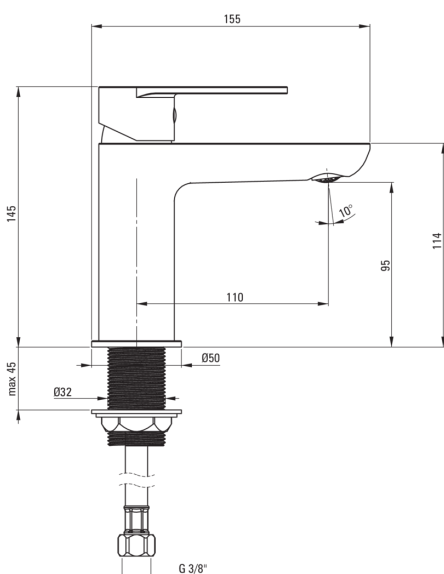

## Washbasin tap

**Product code:** BGAE020M  
**EAN:** 5907650826316  
**Color:** chrome  
**Warranty [years]:** 7

### Mixer cartridge

Ceramic cartridge size	35 mm
------------------------	-------

### Spout

Spout type	still
Mixer spout range [mm]	110
Material	brass

### Connecting hose

Length [mm]	450
Installation thread	3/8"
Connection thread	M10