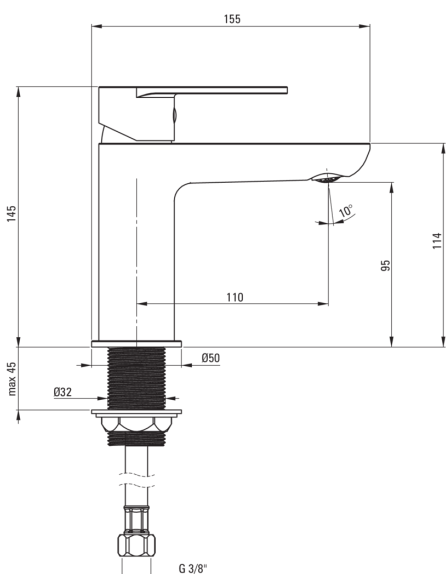

ALPINIA

Washbasin tap

Product code: BGAE020M
EAN: 5907650826316
Color: chrome
Warranty [years]: 7

Mixer

Finish	chrome
Material	brass
Mixer type	single-handle, mixer
Installation method	standing
Flow class [l/min]	Z - 4-9 l/min
Acoustic group [db]	I (x ≤ 20)

Mixer cartridge

Ceramic cartridge size	35 mm
------------------------	-------

Spout

Spout type	still
Mixer spout range [mm]	110
Material	brass

Aerator

Aerator type	restricting the flow
Aerator size	M24
Water flow reduction	l

Connecting hose

Length [mm]	450
Installation thread	3/8"
Connection thread	M10

Features:

- Light and subtle design
- Coin-slot aerator
- The tap is equipped with an ECO-aerator that reduces water consumption to 4,5 l-min
- The mixer body is made of the highest quality brass
- The mounting sleeve facilitates the installation of the mixer
- 45 cm connection hoses included
- The mixer is equipped with a stream aerator
- Z flow class (4-9 l/min) allowing for water consumption reduction
- Only the best materials, the quality of which has been confirmed by laboratory tests
- The offer includes a cleaning agent for fixtures in all colors