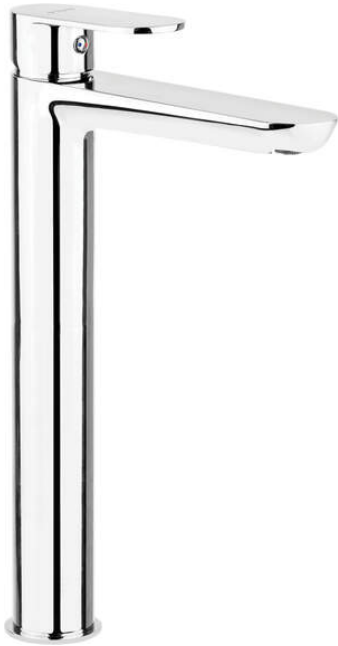

ALPINIA

Washbasin tap, tall

Product code: BGAE020K

EAN: 5907650829843

Color: chrome

Warranty [years]: 7

Mixer

Finish	chrome
Material	brass
Mixer type	single-handle, mixer
Installation method	standing
Flow class [l/min]	Z - 4-9 l/min
Acoustic group [db]	I (x ≤ 20)

Mixer cartridge

Ceramic cartridge size	35 mm
------------------------	-------

Spout

Spout type	still
Mixer spout range [mm]	165
Material	brass

Aerator

Aerator type	restricting the flow
Aerator size	M24
Water flow reduction	l

Connecting hose

Length [mm]	450
Installation thread	3/8"
Connection thread	M10

Features:

- Light and subtle design
- Coin-slot aerator
- The tap is equipped with an ECO-aerator that reduces water consumption to 4,5 l-min
- The mixer body is made of the highest quality brass
- Z flow class (4-9 l/min) allowing for water consumption reduction
- 45 cm connection hoses included
- The mounting sleeve facilitates the installation of the mixer
- Only the best materials, the quality of which has been confirmed by laboratory tests
- The mixer is equipped with a stream aerator
- The offer includes a cleaning agent for fixtures in all colors