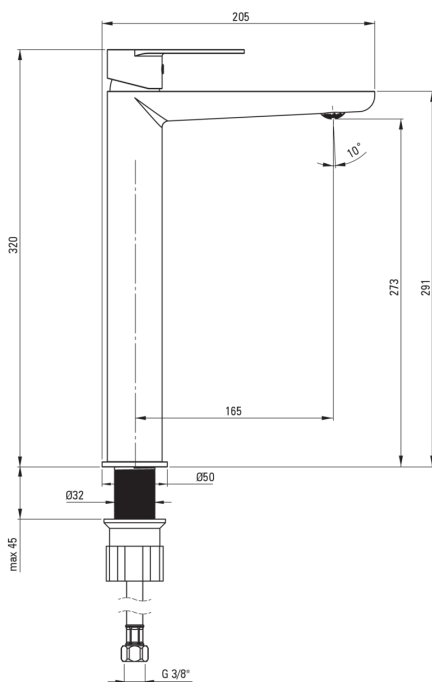

ALPINIA

Washbasin tap, tall

Product code: BGAE020K

EAN: 5907650829843

Color: chrome

Warranty [years]: 7

Mixer

Finish	chrome
Material	brass
Mixer type	single-handle, mixer
Installation method	standing
Flow class [l/min]	Z - 4-9 l/min
Acoustic group [db]	I (x ≤ 20)

Mixer cartridge

Ceramic cartridge size	35 mm
------------------------	-------

Spout

Spout type	still
Mixer spout range [mm]	165
Material	brass

Aerator

Aerator type	restricting the flow
Aerator size	M24
Water flow reduction	l

Connecting hose

Length [mm]	450
Installation thread	3/8"
Connection thread	M10

Features:

- Light and subtle design
- Coin-slot aerator
- The tap is equipped with an ECO-aerator that reduces water consumption to 4,5 l-min
- The mixer body is made of the highest quality brass
- Z flow class (4-9 l/min) allowing for water consumption reduction
- 45 cm connection hoses included
- The mounting sleeve facilitates the installation of the mixer
- Only the best materials, the quality of which has been confirmed by laboratory tests
- The mixer is equipped with a stream aerator
- The offer includes a cleaning agent for fixtures in all colors