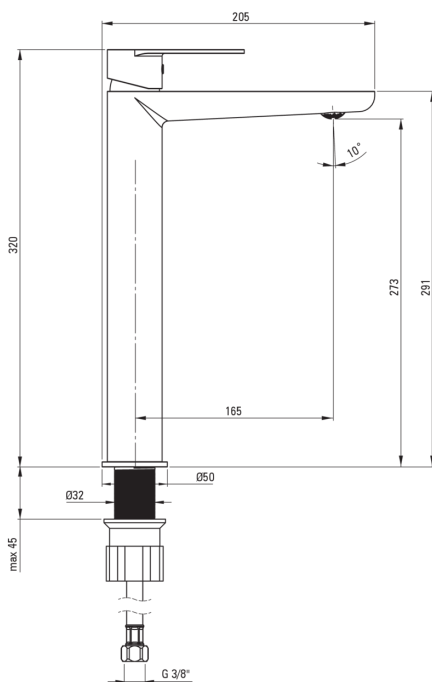

## Washbasin tap, tall

Product code: BGAE020K

EAN: 5907650829843

Color: chrome

Warranty [years]: 7

### Mixer cartridge

Ceramic cartridge size	35 mm
------------------------	-------

### Spout

Spout type	still
Mixer spout range [mm]	165
Material	brass

### Connecting hose

Length [mm]	450
Installation thread	3/8"
Connection thread	M10