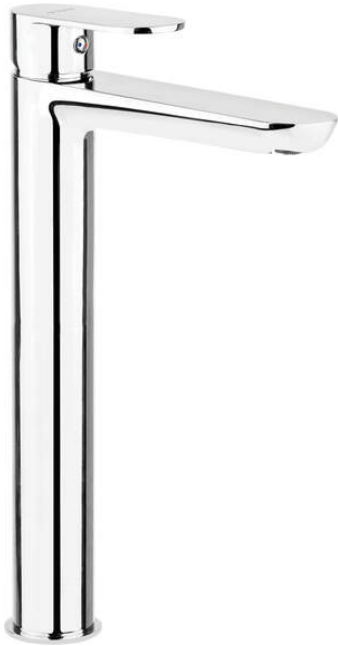

## Washbasin tap, tall

Product code: BGAE020K

EAN: 5907650829843

Color: chrome

Warranty [years]: 7

### Mixer

Finish	chrome
Material	brass
Mixer type	single-handle, mixer
Installation method	standing
Flow class [l/min]	Z - 4-9 l/min
Acoustic group [db]	I (x ≤ 20)

### Mixer cartridge

Ceramic cartridge size	35 mm
------------------------	-------

### Spout

Spout type	still
Mixer spout range [mm]	165
Material	brass