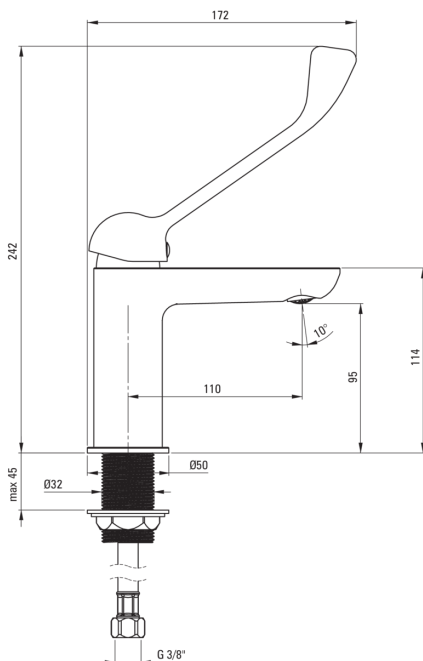

ALPINIA

Washbasin tap

Product code: BGAE020C
EAN: 5907650829904
Color: chrome
Warranty [years]: 7

Mixer

| | |
|---------------------|----------------------|
| Finish | chrome |
| Material | brass |
| Mixer type | single-handle, mixer |
| Installation method | standing |
| Flow class [l/min] | Z - 4-9 l/min |
| Acoustic group [db] | I (x ≤ 20) |
| Clinic lever | Yes |

Mixer cartridge

| | |
|------------------------|-------|
| Ceramic cartridge size | 35 mm |
|------------------------|-------|

Spout

| | |
|------------------------|-------|
| Mixer spout range [mm] | 110 |
| Material | brass |

Aerator

| | |
|----------------------|-------|
| Aerator type | other |
| Aerator size | M24 |
| Water flow reduction | l |

Connecting hose

| | |
|---------------------|------|
| Length [mm] | 450 |
| Installation thread | 3/8" |
| Connection thread | M10 |

Features:

- Light and subtle design
- The tap is equipped with an ECO-aerator that reduces water consumption to 4,5 l-min
- The mixer body is made of the highest quality brass
- The mounting sleeve facilitates the installation of the mixer
- 45 cm connection hoses included
- Extended Clinic lever for easy operation
- Z flow class (4-9 l/min) allowing for water consumption reduction
- Only the best materials, the quality of which has been confirmed by laboratory tests
- The mixer is equipped with a stream aerator
- The offer includes a cleaning agent for fixtures in all colors