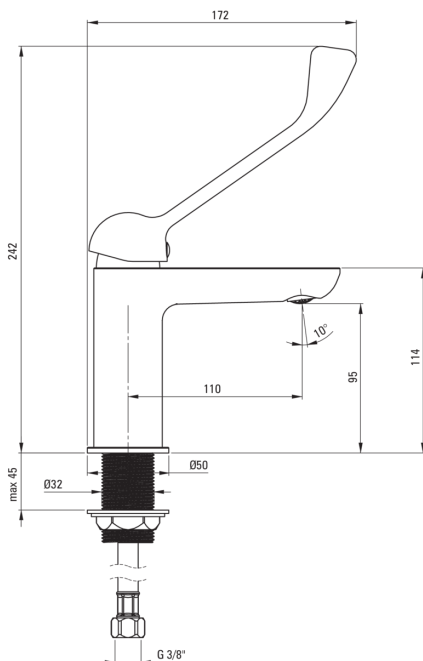

ALPINIA

Washbasin tap

Product code: BGAE020C
EAN: 5907650829904
Color: chrome
Warranty [years]: 7

Mixer

Finish	chrome
Material	brass
Mixer type	single-handle, mixer
Installation method	standing
Flow class [l/min]	Z - 4-9 l/min
Acoustic group [db]	I (x ≤ 20)
Clinic lever	Yes

Mixer cartridge

Ceramic cartridge size	35 mm
------------------------	-------

Spout

Mixer spout range [mm]	110
Material	brass

Aerator

Aerator type	other
Aerator size	M24
Water flow reduction	l

Connecting hose

Length [mm]	450
Installation thread	3/8"
Connection thread	M10

Features:

- Light and subtle design
- The tap is equipped with an ECO-aerator that reduces water consumption to 4,5 l-min
- The mixer body is made of the highest quality brass
- The mounting sleeve facilitates the installation of the mixer
- 45 cm connection hoses included
- Extended Clinic lever for easy operation
- Z flow class (4-9 l/min) allowing for water consumption reduction
- Only the best materials, the quality of which has been confirmed by laboratory tests
- The mixer is equipped with a stream aerator
- Cleaning agent for fixtures in all colors available