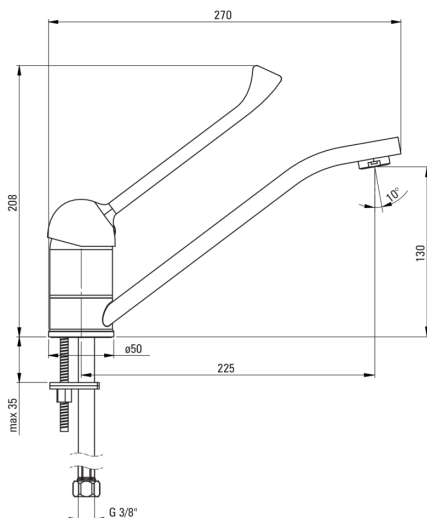

CORIO

Kitchen tap

Product code: BFC_060C

EAN: 5907650819417

Color: chrome

Warranty [years]: 7

Mixer

Finish	chrome
Material	brass
Mixer type	single-handle, mixer
Installation method	standing
Acoustic group [db]	I ($x \leq 20$)
Clinic lever	Yes

Mixer cartridge

Ceramic cartridge size	40 mm
------------------------	-------

Spout

Spout type	swivel
Mixer spout range [mm]	225
Material	stainless steel

Aerator

Aerator type	honeycomb
Aerator size	M24

Connecting hose

Length [mm]	450
Installation thread	3/8"
Connection thread	M10

Features:

- The mixer body is made of the highest quality brass
- The mixer is equipped with a stream aerator
- Extended Clinic lever for easy operation
- 45 cm connection hoses included
- Only the best materials, the quality of which has been confirmed by laboratory tests
- Cleaning agent for fixtures in all colors available