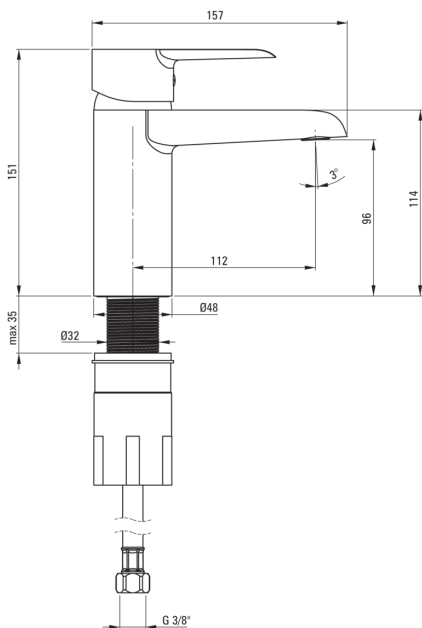

CORIO

Washbasin tap

Product code: BFC_020M

EAN: 5908212083680

Color: chrome

Warranty [years]: 7

Mixer

Finish	chrome
Material	brass
Mixer type	single-handle, mixer
Installation method	standing
Flow class [l/min]	Z - 4-9 l/min
Acoustic group [db]	I (x ≤ 20)

Mixer cartridge

Ceramic cartridge size	40 mm
------------------------	-------

Spout

Spout type	still
Mixer spout range [mm]	112
Material	brass

Aerator

Aerator type	flat
Aerator size	M24

Connecting hose

Length [mm]	450
Installation thread	3/8"
Connection thread	M10

Features:

- The mixer body is made of the highest quality brass
- The mixer is equipped with a stream aerator
- 45 cm connection hoses included
- Z flow class (4-9 l/min) allowing for water consumption reduction
- Only the best materials, the quality of which has been confirmed by laboratory tests
- The offer includes a cleaning agent for fixtures in all colors