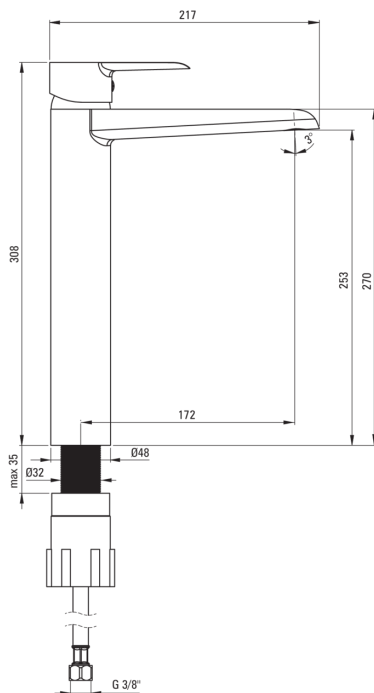

CORIO

Washbasin tap, tall

Product code: BFC_020K

EAN: 5907650817239

Color: chrome

Warranty [years]: 7

Mixer

| | |
|---------------------|----------------------|
| Finish | chrome |
| Material | brass |
| Mixer type | single-handle, mixer |
| Installation method | standing |
| Flow class [l/min] | Z - 4-9 l/min |
| Acoustic group [db] | I (x ≤ 20) |

Mixer cartridge

| | |
|------------------------|-------|
| Ceramic cartridge size | 40 mm |
|------------------------|-------|

Spout

| | |
|------------------------|-------|
| Mixer spout range [mm] | 172 |
| Material | brass |

Aerator

| | |
|--------------|-----------------|
| Aerator type | flat, honeycomb |
| Aerator size | M24 |

Connecting hose

| | |
|---------------------|------|
| Length [mm] | 450 |
| Installation thread | 3/8" |
| Connection thread | M10 |

Features:

- The mixer is equipped with a stream aerator
- The mixer body is made of the highest quality brass
- Z flow class (4-9 l/min) allowing for water consumption reduction
- The mounting sleeve facilitates the installation of the mixer
- 45 cm connection hoses included
- Only the best materials, the quality of which has been confirmed by laboratory tests
- The offer includes a cleaning agent for fixtures in all colors