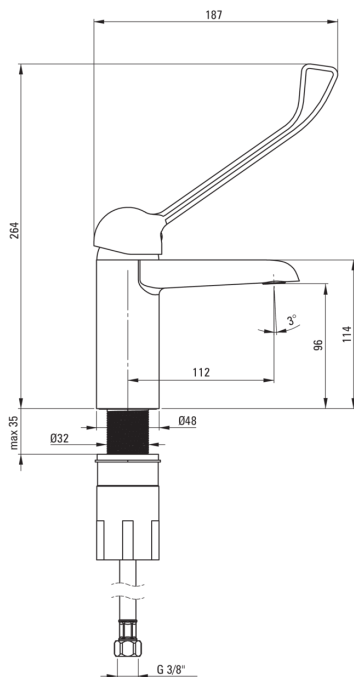

## Washbasin tap

Product code: BFC\_020C

EAN: 5908212098967

Color: chrome

Warranty [years]: 7

### Mixer cartridge

Ceramic cartridge size	40 mm
------------------------	-------

### Spout

Mixer spout range [mm]	112
Material	brass

### Connecting hose

Length [mm]	450
Installation thread	3/8"
Connection thread	M10