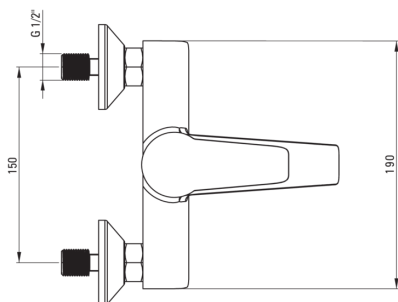

## Bath mixer, wall-mounted

Product code: BFC\_010M

EAN: 5908212083673

Color: chrome

Warranty [years]: 7

### Mixer cartridge

Ceramic cartridge size	40 mm
------------------------	-------

### Spout

Spout type	still
Mixer spout range [mm]	165
Material	brass

### Aerator

Aerator type	honeycomb, flat
Aerator size	M24