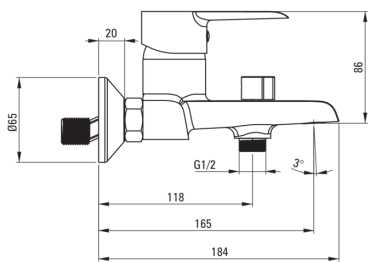

## Bath mixer, wall-mounted

Product code: BFC\_010M

EAN: 5908212083673

Color: chrome

Warranty [years]: 7

### Mixer cartridge

Ceramic cartridge size	40 mm
------------------------	-------

### Spout

Spout type	still
Mixer spout range [mm]	165
Material	brass

### Aerator

Aerator type	honeycomb, flat
Aerator size	M24