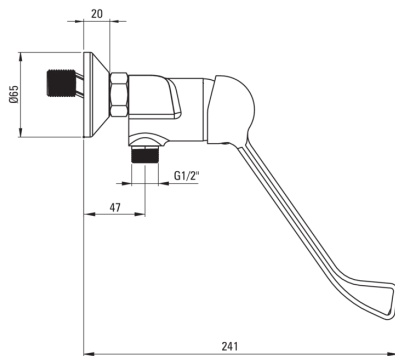

## Shower mixer

**Product code:** BFCE040C

**EAN:** 5908212099155

**Color:** chrome

**Warranty [years]:** 7

### Mixer

Finish	chrome
Material	brass
Mixer type	mixer, single-handle
Installation method	wall-mounted
Acoustic group [db]	I (x ≤ 20)
Clinic lever	Yes

### Mixer cartridge

Ceramic cartridge size	40 mm
Eco-click cartridge	Yes