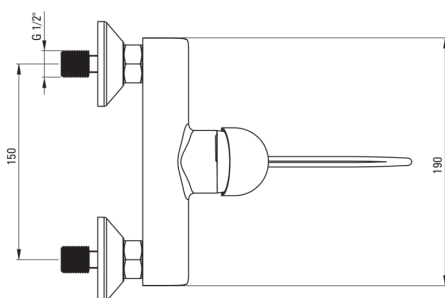

## Shower mixer

**Product code:** BFCE040C

**EAN:** 5908212099155

**Color:** chrome

**Warranty [years]:** 7

### Mixer cartridge

Ceramic cartridge size	40 mm
Eco-click cartridge	Yes