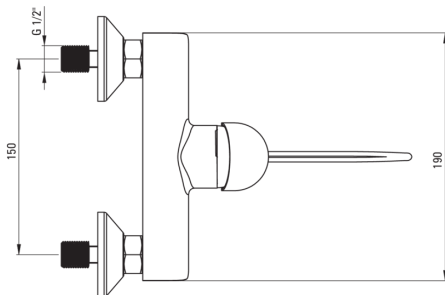

## Shower mixer

**Product code:** BFCE040C

**EAN:** 5908212099155

**Color:** chrome

**Warranty [years]:** 7

### Mixer cartridge

Ceramic cartridge size	40 mm
Eco-click cartridge	Yes