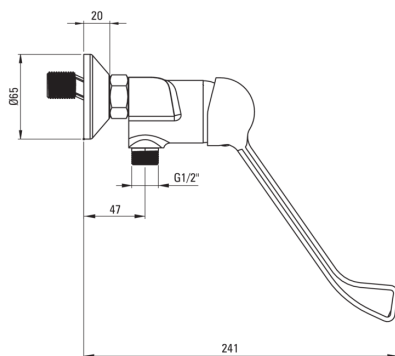

## Shower mixer

**Product code:** BFCE040C

**EAN:** 5908212099155

**Color:** chrome

**Warranty [years]:** 7

### Mixer cartridge

Ceramic cartridge size	40 mm
Eco-click cartridge	Yes