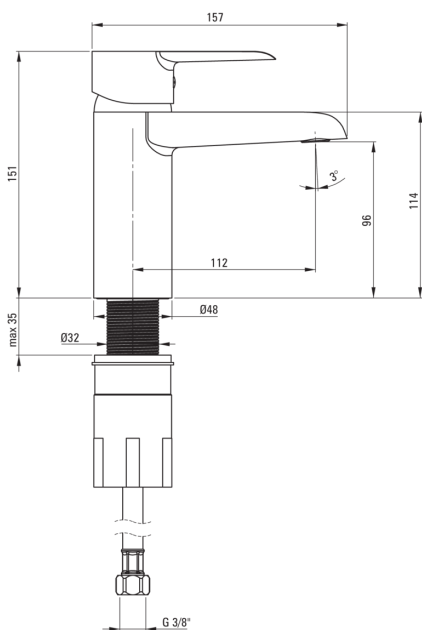

CORIO

Washbasin tap

Product code: BFCE020M

EAN: 5908212098943

Color: chrome

Warranty [years]: 7

Mixer

Finish	chrome
Material	brass
Mixer type	single-handle, mixer
Installation method	standing
Flow class [l/min]	Z - 4-9 l/min
Acoustic group [db]	I (x ≤ 20)

Mixer cartridge

Ceramic cartridge size	40 mm
Eco-click cartridge	Yes

Spout

Mixer spout range [mm]	112
Material	brass

Aerator

Aerator type	flat
Aerator size	M24

Connecting hose

Length [mm]	450
Installation thread	3/8"
Connection thread	M10

Features:

- The mixer body is made of the highest quality brass
- The mixer is equipped with a stream aerator
- Two-step ECO-click cartridge, allowing to reduce the water flow below 5 l/min
- The mounting sleeve facilitates the installation of the mixer
- 45 cm connection hoses included
- Z flow class (4-9 l/min) allowing for water consumption reduction
- Only the best materials, the quality of which has been confirmed by laboratory tests
- The offer includes a cleaning agent for fixtures in all colors