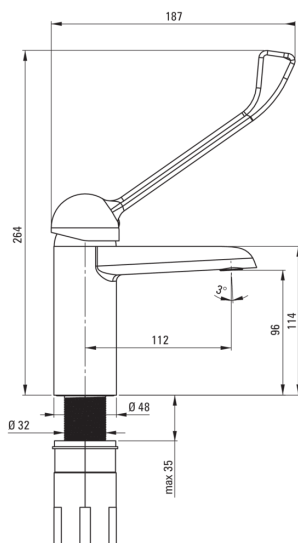

CORIO

Washbasin tap

Product code: BFCE020C

EAN: 5908212098974

Color: chrome

Warranty [years]: 7

Mixer

Finish	chrome
Material	brass
Mixer type	single-handle, mixer
Installation method	standing
Flow class [l/min]	Z - 4-9 l/min
Acoustic group [db]	I (x ≤ 20)
Clinic lever	Yes

Mixer cartridge

Ceramic cartridge size	40 mm
Eco-click cartridge	Yes

Spout

Spout type	still
Mixer spout range [mm]	112
Material	brass

Aerator

Aerator type	flat
Aerator size	M24

Connecting hose

Length [mm]	450
Installation thread	3/8"
Connection thread	M10

Features:

- The mixer body is made of the highest quality brass
- The mixer is equipped with a stream aerator
- Two-step ECO-click cartridge, allowing to reduce the water flow below 5 l/min
- The mounting sleeve facilitates the installation of the mixer
- 45 cm connection hoses included
- Z flow class (4-9 l/min) allowing for water consumption reduction
- Extended Clinic lever for easy operation
- Only the best materials, the quality of which has been confirmed by laboratory tests
- The offer includes a cleaning agent for fixtures in all colors