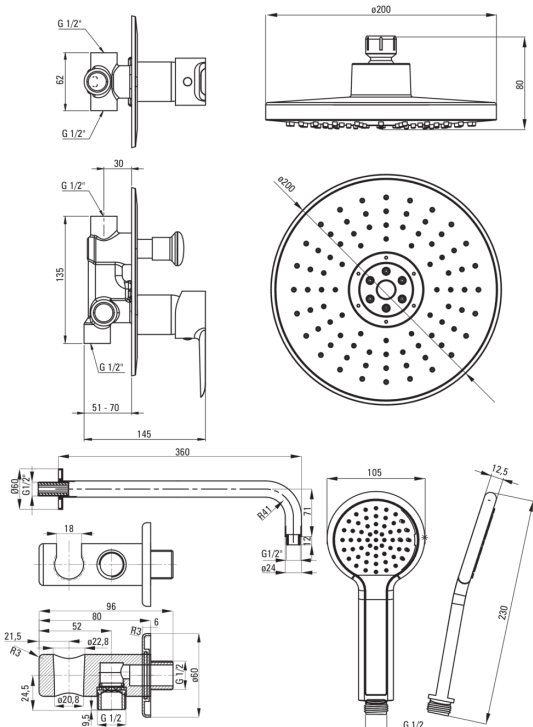

## Concealed shower set

Product code: BFCA044P

EAN: 5907650821397

Color: chrome

Warranty [years]: 7

### Spout

Spout type	still
Range of shower/ bath spout [mm]	360

### Hose

Length [mm]	1500
Braid type	extensible, double braided
Braid material	stainless steel
Anti-twist	1

### Angled hose connector

Finish	chrome
Connection type	for the hose with hand shower holder
Shape	round
Material	brass
Connection thread	Yes
Concealed mounting	Yes