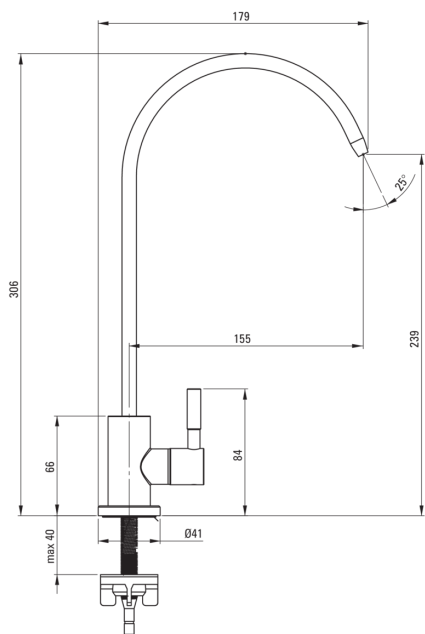

Product code: BEZ_N62F

EAN: 5907650859390

Color: nero

Warranty [years]: 2

Mixer

Installation method

standing

Mixer type

for the water filter
connection

Spout

Material

stainless steel

Spout type

sink

Spout type

swivel