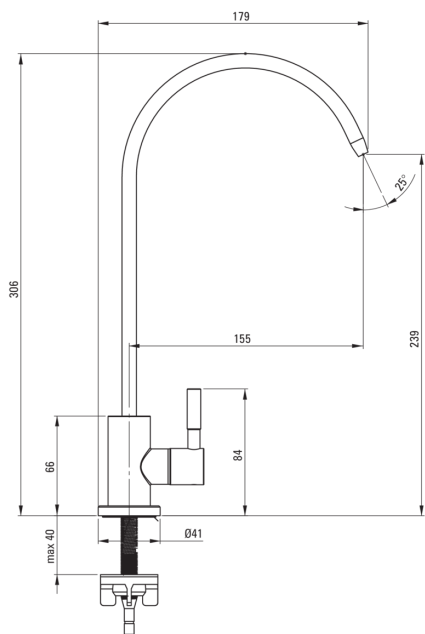

Product code: BEZ_F62F

EAN: 5907650859383

Color: brushed steel

Warranty [years]: 2

Mixer

Installation method

standing

Mixer type

for the water filter
connection

Spout

Material

stainless steel

Spout type

sink

Spout type

swivel