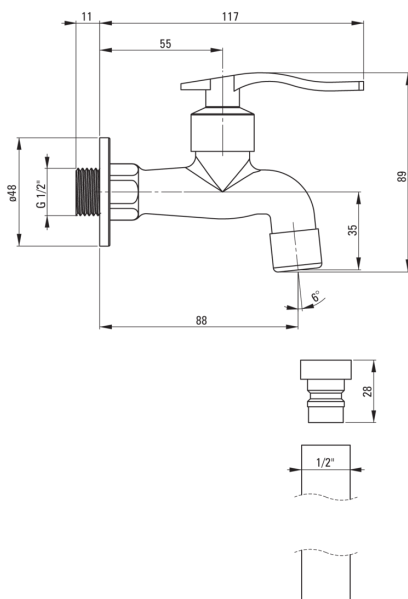

Washbasin tap, wall-mounted

Product code: BEZ_122L

EAN: 5908212023280

Color: chrome

Warranty [years]: 2

Mixer

Finish	chrome
Material	brass
Mixer type	for cold water
Installation method	wall-mounted
Acoustic group [db]	II (20 < x ≤ 30)

Mixer cartridge

Ceramic cartridge size	1/2"
------------------------	------

Aerator

Aerator type	other
Water flow reduction	missing

Features:

- The mixer body is made of the highest quality brass
- The mixer is equipped with a stream aerator
- Universal tap for cold or mixed water
- Only the best materials, the quality of which has been confirmed by laboratory tests
- The offer includes a cleaning agent for fixtures in all colors