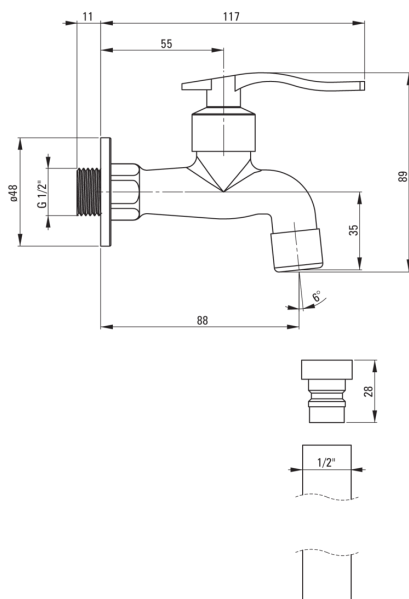

Washbasin tap, wall-mounted

Product code: BEZ_122L

EAN: 5908212023280

Color: chrome

Warranty [years]: 7

Mixer

Finish	chrome
Mixer type	for cold water
Installation method	wall-mounted
Acoustic group [db]	II (20 < x ≤ 30)

Mixer cartridge

Ceramic cartridge size	1/2"
------------------------	------

Aerators

Aerator type	other
Water flow reduction	missing

Features:

- The mixer body is made of the highest quality brass
- The mixer is equipped with a stream aerator
- Universal tap for cold or mixed water
- Only the best materials, the quality of which has been confirmed by laboratory tests
- The offer includes a cleaning agent for fixtures in all colors