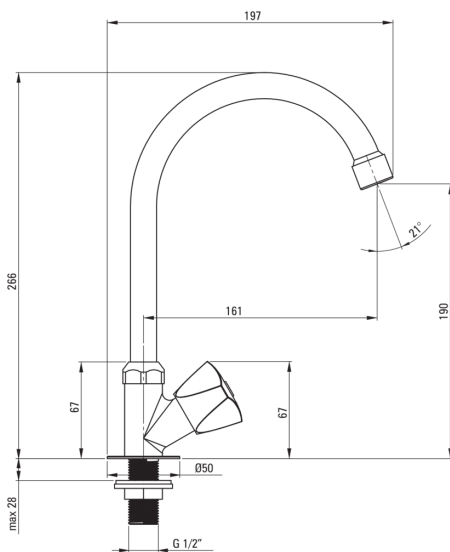

Kitchen tap

Product code: BEZ_062L

EAN: 5907650873648

Color: chrome

Warranty [years]: 2

Mixer

Finish	chrome
Material	brass, stainless steel
Mixer type	for cold water, for mixed water
Installation method	standing
Acoustic group [db]	II (20 < x ≤ 30)

Mixer cartridge

Ceramic cartridge size	1/2"
------------------------	------

Spout

Spout type	swivel
Mixer spout range [mm]	158
Material	stainless steel

Aerator

Aerator type	honeycomb
Aerator size	M24

Features:

- The mixer body is made of the highest quality brass
- The mixer is equipped with a stream aerator
- Universal tap for cold or mixed water
- The mounting sleeve facilitates the installation of the mixer
- Only the best materials, the quality of which has been confirmed by laboratory tests
- The offer includes a cleaning agent for fixtures in all colors