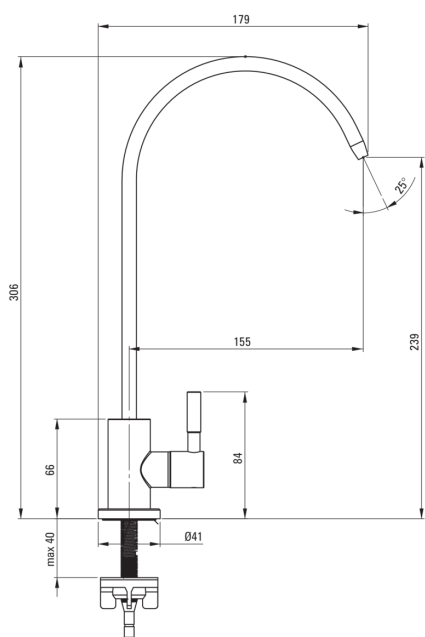

**Product code:** BEZ\_062F

**EAN:** 5907650859376

**Color:** chrome

**Warranty [years]:** 2

## Mixer

Installation method

standing

Mixer type

for the water filter  
connection

## Spout

Material

stainless steel

Spout type

sink

Spout type

swivel