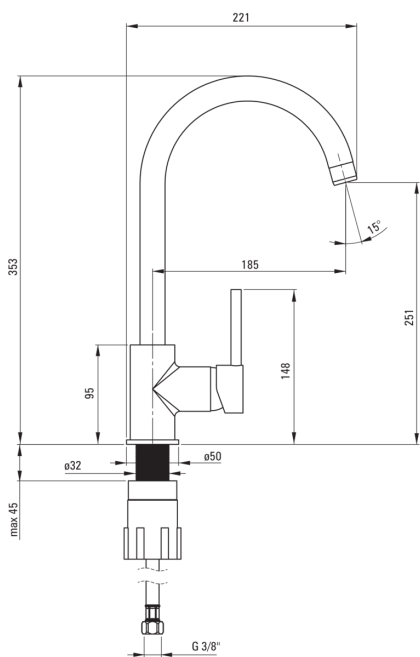

MILIN

Kitchen tap

Product code: BEU_W62M

EAN: 5908212036532

Color: bianco

Warranty [years]: 7

Mixer

Finish	bianco
Material	brass
Mixer type	single-handle, mixer
Installation method	standing
Flow class [l/min]	Z - 4-9 l/min
Acoustic group [db]	I (x ≤ 20)

Mixer cartridge

Ceramic cartridge size	35 mm
------------------------	-------

Spout

Spout type	swivel
Mixer spout range [mm]	185
Material	stainless steel

Aerator

Aerator type	honeycomb
Aerator size	M22

Connecting hose

Length [mm]	450
Installation thread	3/8"
Connection thread	M10

Features:

- The mixer body is made of the highest quality brass
- The mixer is equipped with a stream aerator
- The mounting sleeve facilitates the installation of the mixer
- 45 cm connection hoses included
- Z flow class (4-9 l/min) allowing for water consumption reduction
- Only the best materials, the quality of which has been confirmed by laboratory tests
- Cleaning agent for fixtures in all colors available