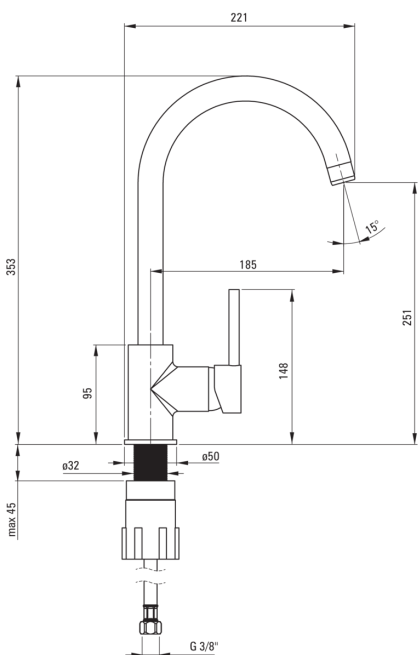

MILIN

Kitchen tap

Product code: BEU_W62M

EAN: 5908212036532

Color: bianco

Warranty [years]: 7

Mixer

Finish	bianco
Material	brass
Mixer type	single-handle, mixer
Installation method	standing
Flow class [l/min]	Z - 4-9 l/min
Acoustic group [db]	I (x ≤ 20)

Mixer cartridge

Ceramic cartridge size	35 mm
------------------------	-------

Spout

Spout type	swivel
Mixer spout range [mm]	185
Material	stainless steel

Aerator

Aerator type	honeycomb
Aerator size	M22

Connecting hose

Length [mm]	450
Installation thread	3/8"
Connection thread	M10

Features:

- The mixer body is made of the highest quality brass
- The mixer is equipped with a stream aerator
- The mounting sleeve facilitates the installation of the mixer
- 45 cm connection hoses included
- Z flow class (4-9 l/min) allowing for water consumption reduction
- Only the best materials, the quality of which has been confirmed by laboratory tests
- Cleaning agent for fixtures in all colors available