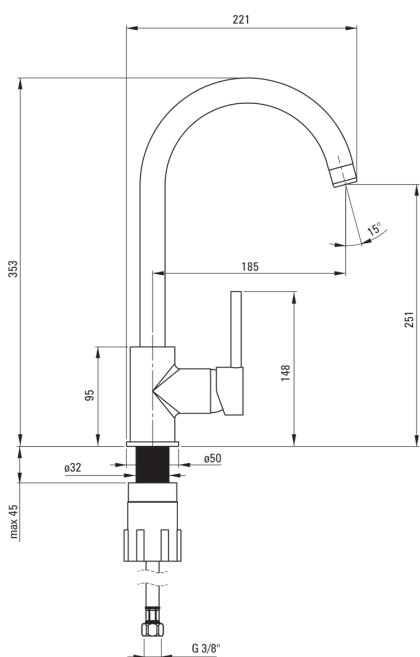

MILIN

Kitchen tap

Product code: BEU_S62M

EAN: 5908212060902

Color: grey matte

Warranty [years]: 7

Mixer

Finish	grey
Material	brass
Mixer type	single-handle, mixer
Installation method	standing
Flow class [l/min]	Z - 4-9 l/min
Acoustic group [db]	I (x ≤ 20)

Mixer cartridge

Ceramic cartridge size	35 mm

Spout

Spout type	swivel
Mixer spout range [mm]	185
Material	stainless steel

Aerator

Aerator type	honeycomb
Aerator size	M22

Connecting hose

Length [mm]	450
Installation thread	3/8"
Connection thread	M10

Features:

- The mixer body is made of the highest quality brass
- The mixer is equipped with a stream aerator
- The mounting sleeve facilitates the installation of the mixer
- 45 cm connection hoses included
- Z flow class (4-9 l/min) allowing for water consumption reduction
- Only the best materials, the quality of which has been confirmed by laboratory tests
- Cleaning agent for fixtures in all colors available