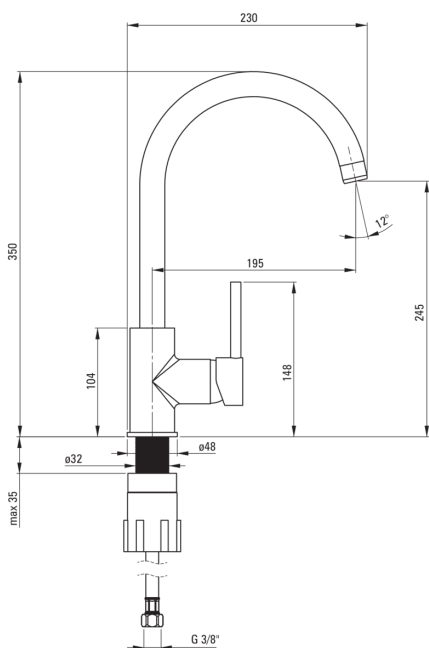

Product code: BEN_T62M

EAN: 5908212093276

Color: anthracite metallic

Warranty [years]: 7

Mixer

Finish	anthracite metallic
Material	brass
Mixer type	single-handle, mixer
Installation method	standing
Flow class [l/min]	Z - 4-9 l/min
Acoustic group [db]	I (x ≤ 20)

Mixer cartridge

Ceramic cartridge size	35 mm
------------------------	-------

Spout

Spout type	swivel
Mixer spout range [mm]	195
Material	stainless steel

Aerator

Aerator type	honeycomb
Aerator size	M22

Connecting hose

Length [mm]	450
Installation thread	3/8"
Connection thread	M10

Features:

- The mixer body is made of the highest quality brass
- The mixer is equipped with a stream aerator
- The mounting sleeve facilitates the installation of the mixer
- 45 cm connection hoses included
- Z flow class (4-9 l/min) allowing for water consumption reduction
- Only the best materials, the quality of which has been confirmed by laboratory tests
- Cleaning agent for fixtures in all colors available