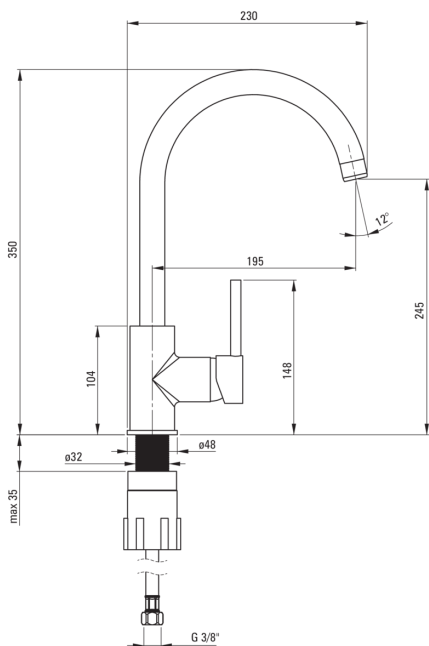

Product code: BEN_G62M

EAN: 5908212028476

Color: metallic graphite

Warranty [years]: 7

Mixer

Finish	metallic graphite
Material	brass
Mixer type	single-handle, mixer
Installation method	standing
Flow class [l/min]	Z - 4-9 l/min
Acoustic group [db]	I (x ≤ 20)

Mixer cartridge

Ceramic cartridge size	35 mm
------------------------	-------

Spout

Spout type	swivel
Mixer spout range [mm]	195
Material	stainless steel

Aerator

Aerator type	honeycomb
Aerator size	M22

Connecting hose

Length [mm]	450
Installation thread	3/8"
Connection thread	M10

Features:

- The mixer body is made of the highest quality brass
- The mixer is equipped with a stream aerator
- The mounting sleeve facilitates the installation of the mixer
- 45 cm connection hoses included
- Z flow class (4-9 l/min) allowing for water consumption reduction
- Only the best materials, the quality of which has been confirmed by laboratory tests
- Cleaning agent for fixtures in all colors available