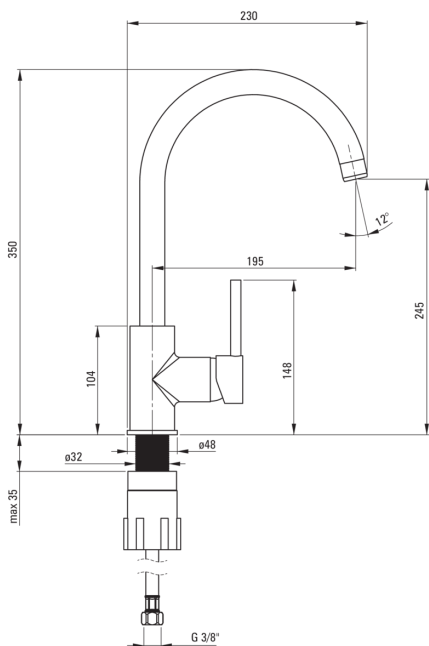

Product code: BEN_A62M

EAN: 5907650819660

Color: alabaster

Warranty [years]: 7

Mixer

Finish	alabaster
Material	brass
Mixer type	single-handle, mixer
Installation method	standing
Flow class [l/min]	Z - 4-9 l/min
Acoustic group [db]	I (x ≤ 20)

Mixer cartridge

Ceramic cartridge size	35 mm
------------------------	-------

Spout

Spout type	swivel
Mixer spout range [mm]	195
Material	stainless steel

Aerator

Aerator type	honeycomb
Aerator size	M22

Connecting hose

Length [mm]	450
Installation thread	3/8"
Connection thread	M10

Features:

- The mixer body is made of the highest quality brass
- The mixer is equipped with a stream aerator
- The mounting sleeve facilitates the installation of the mixer
- 45 cm connection hoses included
- Z flow class (4-9 l/min) allowing for water consumption reduction
- Only the best materials, the quality of which has been confirmed by laboratory tests
- Cleaning agent for fixtures in all colors available