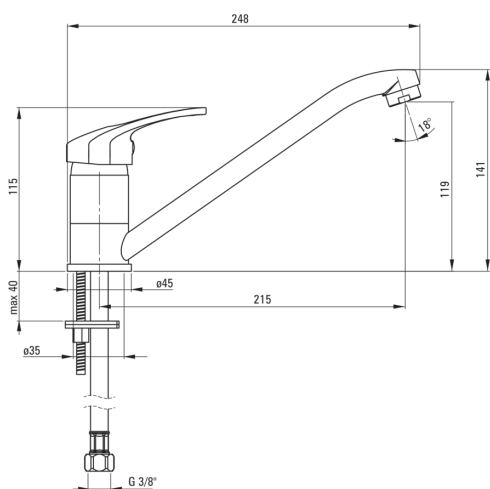

NEMEZJA

Kitchen tap

Product code: BEN_760M

EAN: 5908212020982

Color: sand

Warranty [years]: 7

Mixer

Finish	sand
Material	brass
Mixer type	single-handle, mixer
Installation method	standing
Acoustic group [db]	1 ($x \leq 20$)

Mixer cartridge

Ceramic cartridge size	35 mm
------------------------	-------

Spout

Spout type	swivel
Mixer spout range [mm]	215
Material	stainless steel

Aerator

Aerator type	honeycomb
Aerator size	M24

Connecting hose

Length [mm]	450
Installation thread	3/8"
Connection thread	M10

Features:

- The mixer body is made of the highest quality brass
- The mixer is equipped with a stream aerator
- 45 cm connection hoses included
- Dedicated cleaning agent, safe for cleaned surfaces