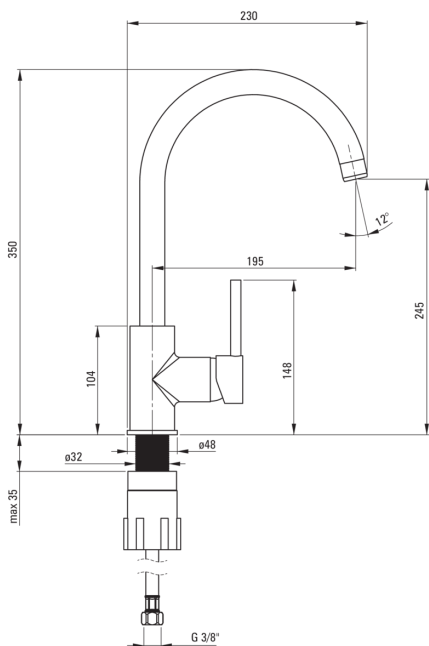

Product code: BEN_562M

EAN: 5908212095614

Color: beige

Warranty [years]: 7

Mixer

Finish	beige
Material	brass
Mixer type	mixer, single-handle
Installation method	standing
Flow class [l/min]	Z - 4-9 l/min
Acoustic group [db]	I (x ≤ 20)

Mixer cartridge

Ceramic cartridge size	35 mm
------------------------	-------

Spout

Spout type	swivel
Mixer spout range [mm]	195
Material	stainless steel

Aerator

Aerator type	honeycomb
Aerator size	M22

Connecting hose

Length [mm]	450
Installation thread	3/8"
Connection thread	M10

Features:

- The mixer body is made of the highest quality brass
- The mixer is equipped with a stream aerator
- The mounting sleeve facilitates the installation of the mixer
- 45 cm connection hoses included
- Z flow class (4-9 l/min) allowing for water consumption reduction
- Only the best materials, the quality of which has been confirmed by laboratory tests
- Cleaning agent for fixtures in all colors available