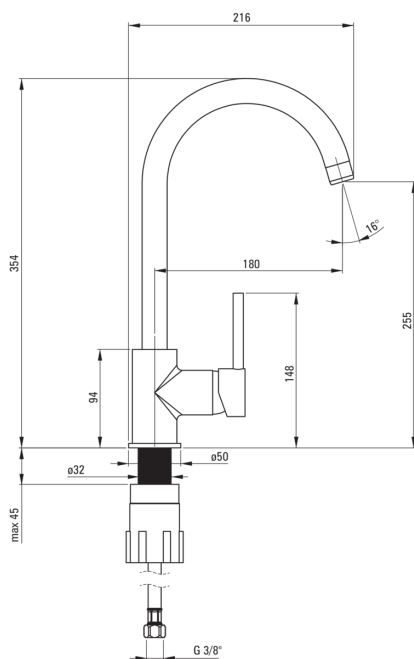

Product code: BEN_262M

EAN: 5908212021033

Color: graphite

Warranty [years]: 7

Mixer

Finish	graphite, chrome
Material	brass
Mixer type	mixer, single-handle
Installation method	standing
Flow class [l/min]	Z - 4-9 l/min
Acoustic group [db]	I (x ≤ 20)

Mixer cartridge

Ceramic cartridge size	35 mm

Spout

Spout type	swivel
Mixer spout range [mm]	180
Material	stainless steel

Aerator

Aerator type	honeycomb
Aerator size	M22

Connecting hose

Length [mm]	450
Installation thread	3/8"
Connection thread	M10

Features:

- The mixer body is made of the highest quality brass
- The mixer is equipped with a stream aerator
- The mounting sleeve facilitates the installation of the mixer
- 45 cm connection hoses included
- Z flow class (4-9 l/min) allowing for water consumption reduction
- Only the best materials, the quality of which has been confirmed by laboratory tests
- Cleaning agent for fixtures in all colors available