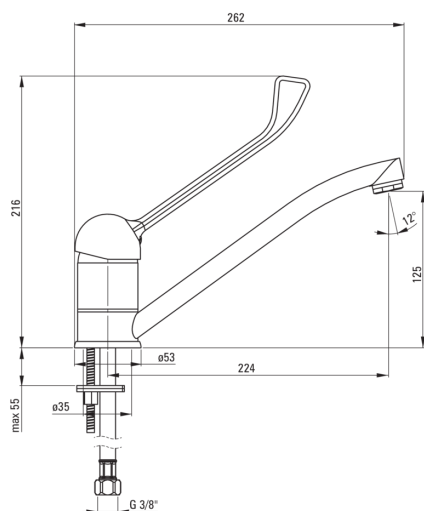

VITAL

Kitchen tap

Product code: BDS_060C

EAN: 5908212026083

Color: chrome

Warranty [years]: 7

Mixer

Finish	chrome
Material	brass
Mixer type	mixer, single-handle
Installation method	standing
Acoustic group [db]	I ($x \leq 20$)
Clinic lever	Yes

Mixer cartridge

Ceramic cartridge size	40 mm
------------------------	-------

Spout

Spout type	swivel
Mixer spout range [mm]	224
Material	brass

Aerator

Aerator type	honeycomb
Aerator size	M24

Connecting hose

Length [mm]	450
Installation thread	3/8"
Connection thread	M10

Features:

- The mixer body is made of the highest quality brass
- The mixer is equipped with a stream aerator
- 45 cm connection hoses included
- Extended Clinic lever for easy operation
- Dedicated cleaning agent, safe for cleaned surfaces