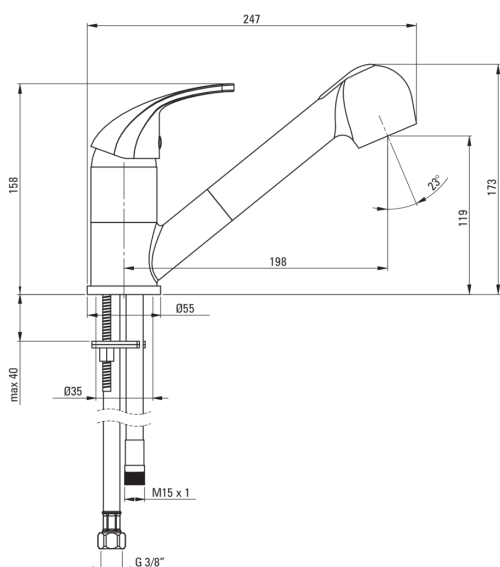

PEPE Kitchen tap

Product code: BDP_771M

EAN: 5907650801412

Color: sand, chrome

Warranty [years]: 7

Mixer

Finish	sand
Material	brass
Mixer type	mixer, single-handle
Installation method	standing
Acoustic group [db]	1 ($x \leq 20$)
Check valves	Yes

Mixer cartridge

Ceramic cartridge size	40 mm
------------------------	-------

Spout

Spout type	pull-out, swivel
Mixer spout range [mm]	198
Material	brass

Connecting hose

Length [mm]	450
Installation thread	3/8"
Connection thread	1/2"

Hose

Length [mm]	1200
-------------	------

Hand shower

Number of functions	2
---------------------	---

Features:

- The mixer body is made of the highest quality brass
- The mixer with functional pull-out spout
- 2-function hand shower (rain and air stream)
- 45 cm connection hoses included
- The mixer is equipped with non-return valves so that the mixed water does not flow back into the installation
- The mixer is equipped with a stream aerator
- Only the best materials, the quality of which has been confirmed by laboratory tests
- Cleaning agent for fixtures in all colors available