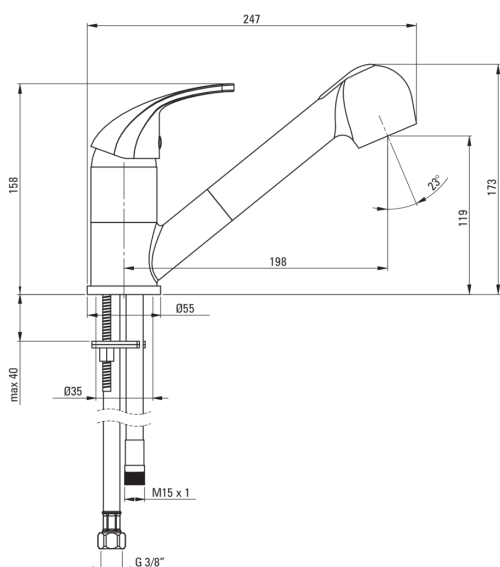

PEPE Kitchen tap

Product code: BDP_271M

EAN: 5907650801559

Color: graphite

Warranty [years]: 7

Mixer

Finish	graphite
Material	brass
Mixer type	mixer, single-handle
Installation method	standing
Acoustic group [db]	I ($x \leq 20$)
Check valves	Yes

Mixer cartridge

Ceramic cartridge size	40 mm

Spout

Spout type	pull-out
Mixer spout range [mm]	198
Material	metal

Connecting hose

Length [mm]	450
Installation thread	3/8"
Connection thread	M10

Hose

Length [mm]	1200

Hand shower

Number of functions	2

Features:

- The mixer body is made of the highest quality brass
- The mixer with functional pull-out spout
- 2-function hand shower (rain and air stream)
- 45 cm connection hoses included
- The mixer is equipped with non-return valves so that the mixed water does not flow back into the installation
- The mixer is equipped with a stream aerator
- Only the best materials, the quality of which has been confirmed by laboratory tests
- Cleaning agent for fixtures in all colors available