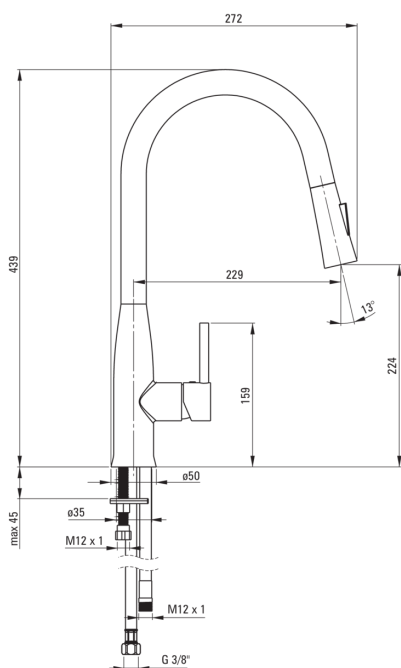

LUKRECJA

Kitchen tap

Product code: BDH_N72M

EAN: 5907650821274

Color: nero

Warranty [years]: 7

Mixer

Finish	nero
Material	brass
Mixer type	single-handle, mixer
Installation method	standing
Flow class [l/min]	Z - 4-9 l/min
Acoustic group [db]	I (x ≤ 20)
Check valves	Yes

Mixer cartridge

Ceramic cartridge size	35 mm
------------------------	-------

Spout

Spout type	pull-out
Mixer spout range [mm]	229
Material	stainless steel

Aerator

Aerator type	honeycomb
Aerator size	M16

Connecting hose

Length [mm]	450
Installation thread	3/8"
Connection thread	M10

Hose

Length [mm]	1500
-------------	------

Hand shower

Number of functions	2
---------------------	---

Features:

- Innovative, durable and easy to clean Nero coating
- The mixer body is made of the highest quality brass
- The mixer is equipped with a stream aerator
- The mixer with functional pull-out spout
- 2-function spout
- 45 cm connection hoses included
- Z flow class (4-9 l/min) allowing for water consumption reduction
- The mixer is equipped with non-return valves so that the mixed water does not flow back into the installation
- Only the best materials, the quality of which has been confirmed by laboratory tests
- Cleaning agent for fixtures in all colors available