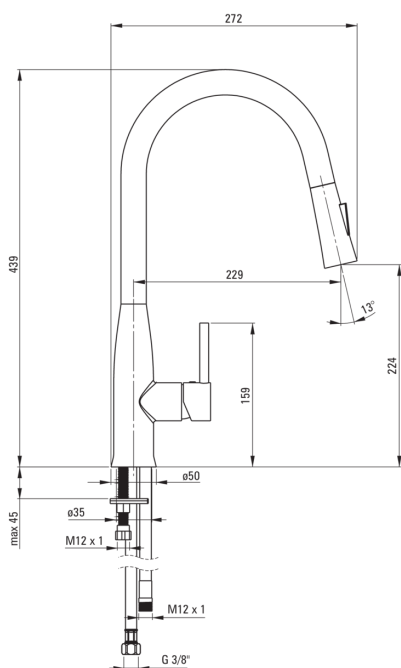

LUKRECJA

Kitchen tap

Product code: BDH_A72M

EAN: 5907650821298

Color: bianco

Warranty [years]: 7

Mixer

Finish	bianco
Material	brass
Mixer type	mixer, single-handle
Installation method	standing
Flow class [l/min]	Z - 4-9 l/min
Acoustic group [db]	I (x ≤ 20)
Check valves	Yes

Mixer cartridge

Ceramic cartridge size	35 mm
------------------------	-------

Spout

Spout type	pull-out
Mixer spout range [mm]	229
Material	stainless steel

Aerator

Aerator type	honeycomb
Aerator size	M16

Connecting hose

Length [mm]	450
Installation thread	3/8"
Connection thread	M10

Hose

Length [mm]	1500
-------------	------

Hand shower

Number of functions	2
---------------------	---

Features:

- The mixer body is made of the highest quality brass
- The mixer is equipped with a stream aerator
- The mixer with functional pull-out spout
- 45 cm connection hoses included
- Z flow class (4-9 l/min) allowing for water consumption reduction
- The mixer is equipped with non-return valves so that the mixed water does not flow back into the installation
- 2-function spout
- Innovative and durable Bianco coating
- Only the best materials, the quality of which has been confirmed by laboratory tests
- The offer includes a cleaning agent for fixtures in all colors