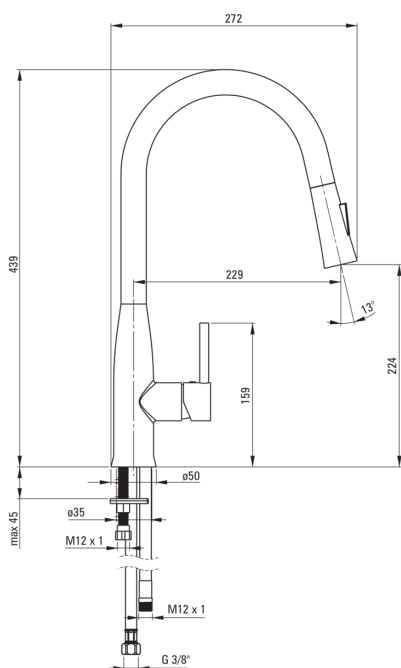

LUKRECJA

Kitchen tap

Product code: BDH_072M

EAN: 5908212053218

Color: chrome

Warranty [years]: 7

Mixer

Finish	chrome
Material	brass
Mixer type	mixer, single-handle
Installation method	standing
Flow class [l/min]	Z - 4-9 l/min
Acoustic group [db]	I (x ≤ 20)
Check valves	Yes

Mixer cartridge

Ceramic cartridge size	35 mm
------------------------	-------

Spout

Spout type	pull-out, swivel
Mixer spout range [mm]	229
Material	metal

Aerator

Aerator type	honeycomb
--------------	-----------

Connecting hose

Length [mm]	450
Installation thread	3/8"
Connection thread	M10

Hose

Length [mm]	1500
-------------	------

Hand shower

Number of functions	2
---------------------	---

Features:

- The mixer body is made of the highest quality brass
- The mixer is equipped with a stream aerator
- The mixer with functional pull-out spout
- 45 cm connection hoses included
- Z flow class (4-9 l/min) allowing for water consumption reduction
- 2-function spout
- The mixer is equipped with non-return valves so that the mixed water does not flow back into the installation
- Only the best materials, the quality of which has been confirmed by laboratory tests
- Cleaning agent for fixtures in all colors available