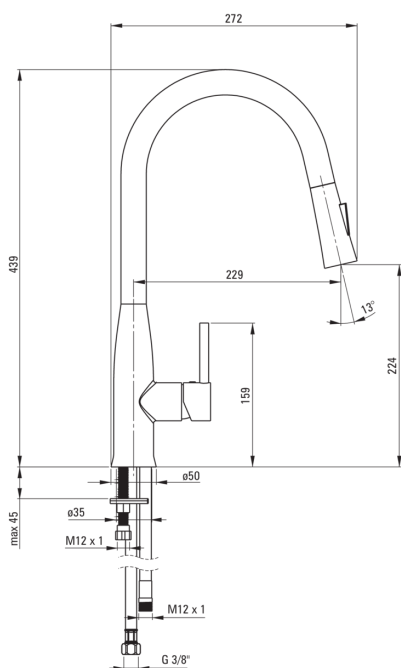

LUKRECJA

Kitchen tap

Product code: BDH_072M

EAN: 5908212053218

Color: chrome

Warranty [years]: 7

Mixer

Finish	chrome
Material	brass
Mixer type	mixer, single-handle
Installation method	standing
Flow class [l/min]	Z - 4-9 l/min
Acoustic group [db]	I (x ≤ 20)
Check valves	Yes

Mixer cartridge

Ceramic cartridge size	35 mm

Spout

Spout type	pull-out, swivel
Mixer spout range [mm]	229
Material	metal

Aerator

Aerator type	honeycomb

Connecting hose

Length [mm]	450
Installation thread	3/8"
Connection thread	M10

Hose

Length [mm]	1500

Hand shower

Number of functions	2

Features:

- The mixer body is made of the highest quality brass
- The mixer is equipped with a stream aerator
- The mixer with functional pull-out spout
- 45 cm connection hoses included
- Z flow class (4-9 l/min) allowing for water consumption reduction
- 2-function spout
- The mixer is equipped with non-return valves so that the mixed water does not flow back into the installation
- Only the best materials, the quality of which has been confirmed by laboratory tests
- The offer includes a cleaning agent for fixtures in all colors