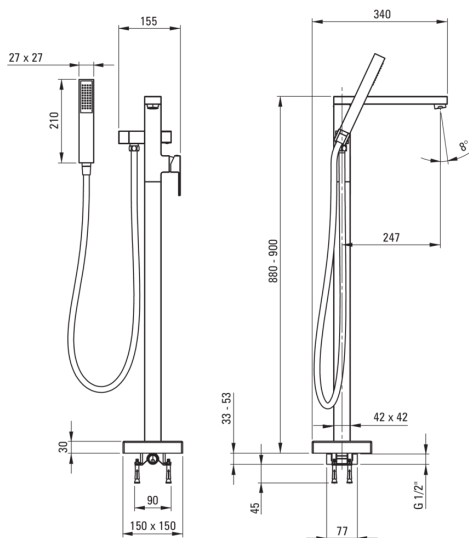

ANEMON

Bath mixer, freestanding

Product code: BCZ_017M

EAN: 5908212097472

Color: chrome

Warranty [years]: 7

Mixer

Finish	chrome
Material	brass
Mixer type	single-handle, mixer
Installation method	floor
Acoustic group [db]	II (20 < x ≤ 30)
Check valves	Yes

Mixer cartridge

Ceramic cartridge size	35 mm

Spout

Spout type	still
Mixer spout range [mm]	247
Material	brass

Function switch

Switch type	ceramic mechanical

Aerator

Aerator type	honeycomb
Aerator size	M28

Hose

Length [mm]	1500
Braid type	not applicable
Anti-twist	1

Hand shower

Number of functions	1
Anti-calc	Yes

Features:

- The mixer body is made of the highest quality brass
- The mixer is equipped with a stream aerator
- The mixer is equipped with non-return valves so that the mixed water does not flow back into the installation
- Only the best materials, the quality of which has been confirmed by laboratory tests
- Anti-calc hand shower
- Mechanical ceramic function switch
- The offer includes a cleaning agent for fixtures in all colors