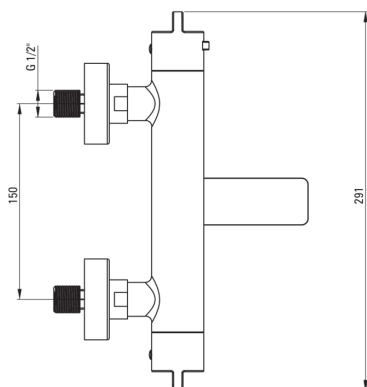

Product code: BCH_Z1BT

EAN: 5907650815112

Color: gold

Warranty [years]: 7

Mixer

Finish	gold
Material	brass
Mixer type	two-handle, thermostatic
Installation method	wall-mounted
Acoustic group [db]	II (20 < x ≤ 30)
Check valves	Yes

Mixer cartridge

Temperature lock	Yes
------------------	-----

Spout

Spout type	foldable
Mixer spout range [mm]	158

Function switch

Switch type	spout integrated
-------------	------------------

Aerator

Aerator type	laminar, swivel
Aerator size	M24

Features:

- Thermostatic cartridge for precise water temperature setting
- The mixer body is made of the highest quality brass
- Only the best materials, the quality of which has been confirmed by laboratory tests
- 38°C temperature lock
- Ergonomic knobs
- Top grade brass
- Combination of functionality and aesthetics
- A movable spout that is also a function switch
- Movable silicone aerator
- Reinforced check valves compensate for pressure surges
- Cleaning agent for fixtures in all colors available