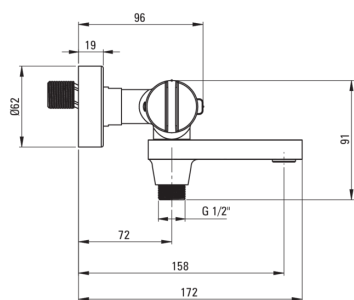

Product code: BCH_Z1BT

EAN: 5907650815112

Color: gold

Warranty [years]: 7

Mixer

Finish	gold
Material	brass
Mixer type	two-handle, thermostatic
Installation method	wall-mounted
Acoustic group [db]	II (20 < x ≤ 30)
Check valves	Yes

Mixer cartridge

Temperature lock	Yes
------------------	-----

Spout

Spout type	foldable
Mixer spout range [mm]	158

Function switch

Switch type	spout integrated
-------------	------------------

Aerator

Aerator type	laminar, swivel
Aerator size	M24

Features:

- Thermostatic cartridge for precise water temperature setting
- The mixer body is made of the highest quality brass
- Only the best materials, the quality of which has been confirmed by laboratory tests
- 38°C temperature lock
- Ergonomic knobs
- Top grade brass
- Combination of functionality and aesthetics
- A movable spout that is also a function switch
- Movable silicone aerator
- Reinforced check valves compensate for pressure surges
- Cleaning agent for fixtures in all colors available