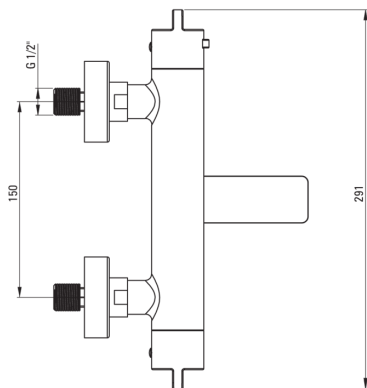

Product code: BCH_R1BT

EAN: 5907650836605

Color: brushed gold

Warranty [years]: 7

Mixer

Finish	brushed gold
Material	brass
Mixer type	two-handle, thermostatic
Installation method	wall-mounted
Acoustic group [db]	II (20 < x ≤ 30)
Check valves	Yes

Mixer cartridge

Temperature lock	Yes
------------------	-----

Spout

Spout type	foldable
Mixer spout range [mm]	153

Function switch

Switch type	spout integrated
-------------	------------------

Aerator

Aerator type	laminar, swivel
Aerator size	M24