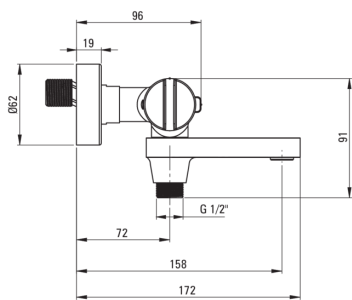

Product code: BCH_R1BT

EAN: 5907650836605

Color: brushed gold

Warranty [years]: 7

Mixer

Finish	brushed gold
Material	brass
Mixer type	two-handle, thermostatic
Installation method	wall-mounted
Acoustic group [db]	II (20 < x ≤ 30)
Check valves	Yes

Mixer cartridge

Temperature lock	Yes
------------------	-----

Spout

Spout type	foldable
Mixer spout range [mm]	153

Function switch

Switch type	spout integrated
-------------	------------------

Aerator

Aerator type	laminar, swivel
Aerator size	M24