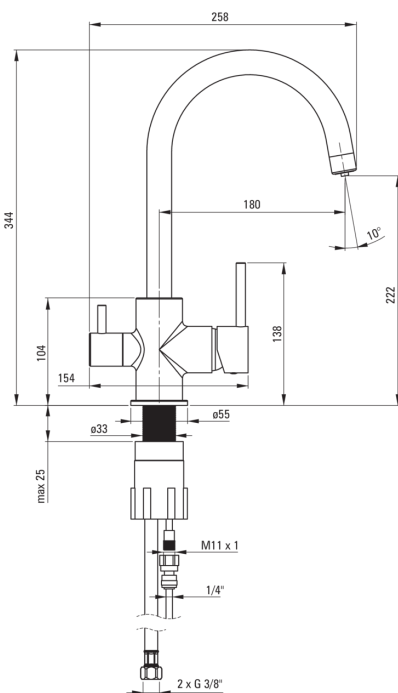

Kitchen tap, with water filter connection

Product code: BCH_N64M

EAN: 5908212089422

Color: nero

Warranty [years]: 7

Mixer

Finish	nero
Material	brass
Mixer type	mixer, for the water filter connection
Installation method	standing
Acoustic group [db]	II (20 < x ≤ 30)

Mixer cartridge

Ceramic cartridge size	35 mm
------------------------	-------

Spout

Spout type	swivel
Mixer spout range [mm]	180
Material	brass

Function switch

Switch type	mechanical
-------------	------------

Aerator

Aerator type	other
Aerator size	M22

Connecting hose

Length [mm]	450
Installation thread	3/8"
Connection thread	M10

Features:

- The mixer body is made of the highest quality brass
- The mixer is equipped with a stream aerator
- The mounting sleeve facilitates the installation of the mixer
- 45 cm connection hoses included
- Innovative, durable and easy to clean Nero coating
- Tap with connection to a water filter
- Only the best materials, the quality of which has been confirmed by laboratory tests
- Durable hose ends made of brass
- Cleaning agent for fixtures in all colors available