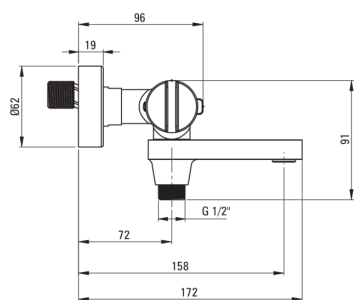

## Mixer

Finish	nero
Material	brass
Mixer type	two-handle, thermostatic
Installation method	wall-mounted
Acoustic group [db]	II (20 < x ≤ 30)
Check valves	Yes

## Spout

Spout type	foldable
Mixer spout range [mm]	158

## Aerator

Aerator type	laminar, swivel
Aerator size	M24