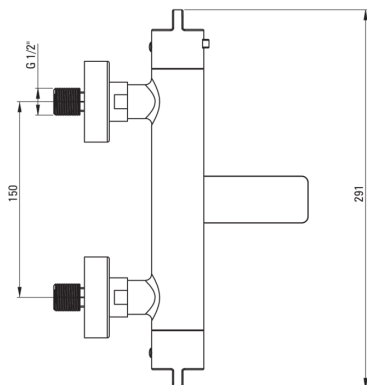

## Mixer

Finish	nero
Material	brass
Mixer type	two-handle, thermostatic
Installation method	wall-mounted
Acoustic group [db]	II (20 < x ≤ 30)
Check valves	Yes

## Spout

Spout type	foldable
Mixer spout range [mm]	158

## Aerator

Aerator type	laminar, swivel
Aerator size	M24