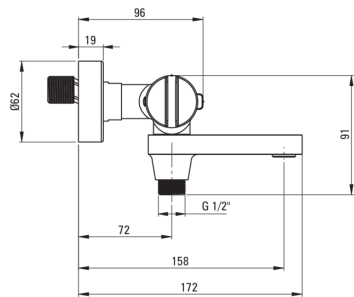

Bath mixer, thermostatic

Product code: BCH_F1BT

EAN: 5907650836650

Color: brushed steel

Warranty [years]: 7

Mixer

Finish	steel
Material	brass
Mixer type	two-handle, thermostatic
Installation method	wall-mounted
Acoustic group [db]	II (20 < x ≤ 30)
Check valves	Yes

Mixer cartridge

Temperature lock	Yes
------------------	-----

Spout

Spout type	foldable
Mixer spout range [mm]	153

Function switch

Switch type	spout integrated
-------------	------------------

Aerator

Aerator type	laminar, swivel
Aerator size	M24