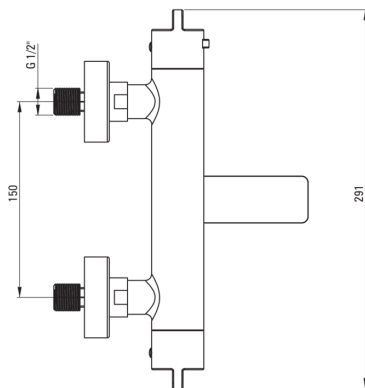

Bath mixer, thermostatic

Product code: BCH_F1BT

EAN: 5907650836650

Color: brushed steel

Warranty [years]: 7

Mixer

Finish	steel
Material	brass
Mixer type	two-handle, thermostatic
Installation method	wall-mounted
Acoustic group [db]	II (20 < x ≤ 30)
Check valves	Yes

Mixer cartridge

Temperature lock	Yes
------------------	-----

Spout

Spout type	foldable
Mixer spout range [mm]	153

Function switch

Switch type	spout integrated
-------------	------------------

Aerator

Aerator type	laminar, swivel
Aerator size	M24