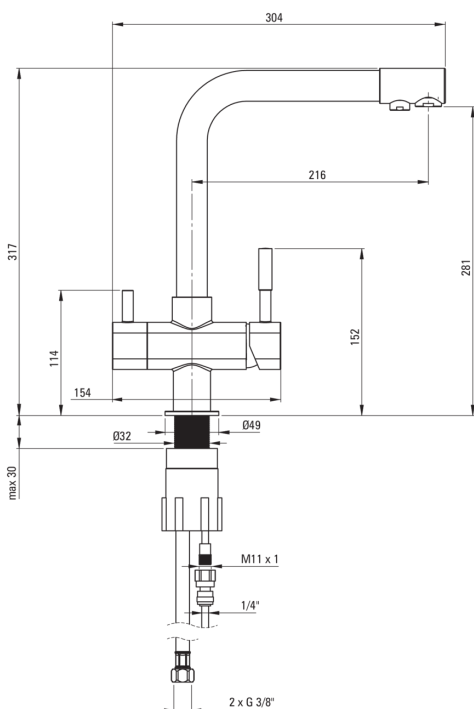

Kitchen tap, with water filter connection

Product code: BCH_065M

EAN: 5908212089439

Color: chrome

Warranty [years]: 7

Mixer

Finish	chrome
Material	brass
Mixer type	mixer, single-handle, for the water filter connection
Installation method	standing
Flow class [l/min]	Z - 4-9 l/min
Acoustic group [db]	II (20 < x ≤ 30)

Mixer cartridge

Ceramic cartridge size	35 mm
------------------------	-------

Spout

Spout type	swivel
Mixer spout range [mm]	216
Material	brass

Function switch

Switch type	mechanical
-------------	------------

Aerator

Aerator type	honeycomb
Aerator size	M22

Connecting hose

Length [mm]	450
Installation thread	3/8"
Connection thread	M10

Features:

- The mixer body is made of the highest quality brass
- The mixer is equipped with a stream aerator
- The mounting sleeve facilitates the installation of the mixer
- 45 cm connection hoses included
- Z flow class (4-9 l/min) allowing for water consumption reduction
- Tap with connection to a water filter
- Only the best materials, the quality of which has been confirmed by laboratory tests
- Durable hose ends made of brass
- Cleaning agent for fixtures in all colors available