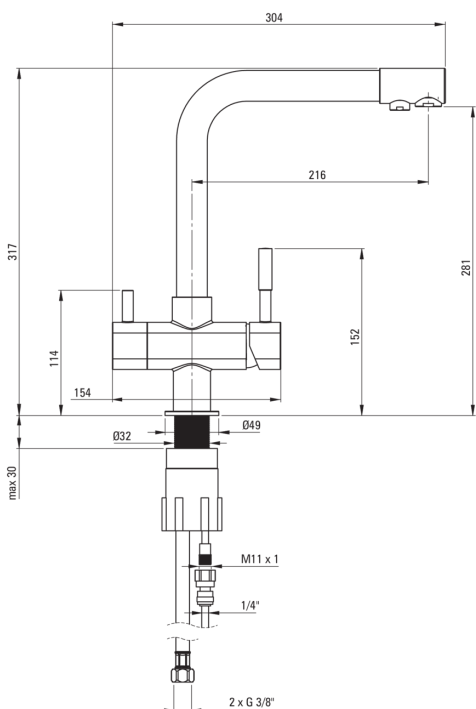

# Kitchen tap, with water filter connection

Product code: BCH\_065M

EAN: 5908212089439

Color: chrome

Warranty [years]: 7

## Mixer cartridge

Ceramic cartridge size	35 mm
------------------------	-------

## Spout

Spout type	swivel
Mixer spout range [mm]	216
Material	brass

## Connecting hose

Length [mm]	450
Installation thread	3/8"
Connection thread	M10