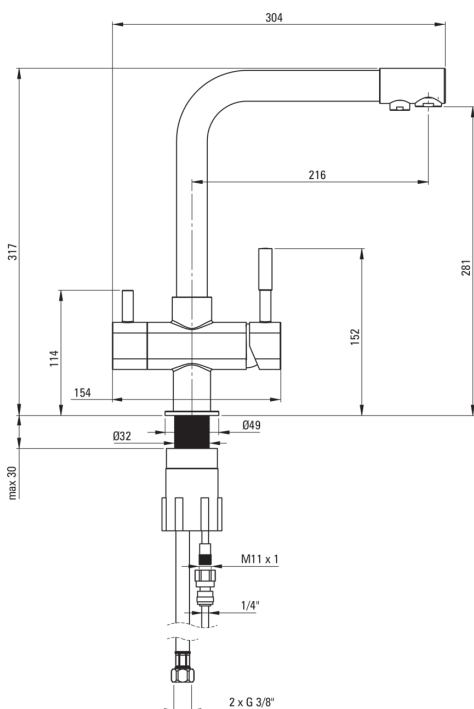

Kitchen tap, with water filter connection

Product code: BCH_065M

EAN: 5908212089439

Color: chrome

Warranty [years]: 7

Mixer

Finish	chrome
Mixer type	mixer, single-handle, for the water filter connection
Installation method	standing
Flow class [l/min]	Z - 4-9 l/min
Acoustic group [db]	II (20 < x ≤ 30)

Mixer cartridge

Ceramic cartridge size	35 mm
------------------------	-------

Spout

Spout type	swivel
Mixer spout range [mm]	216
Material	brass

Function switch

Switch type	mechanical
-------------	------------

Aerator

Aerator type	honeycomb
Aerator size	M22

Connecting hose

Length [mm]	450
Installation thread	3/8"
Connection thread	M10

Features:

- The mixer body is made of the highest quality brass
- The mixer is equipped with a stream aerator
- The mounting sleeve facilitates the installation of the mixer
- 45 cm connection hoses included
- Z flow class (4-9 l/min) allowing for water consumption reduction
- Tap with connection to a water filter
- Only the best materials, the quality of which has been confirmed by laboratory tests
- Durable hose ends made of brass
- The offer includes a cleaning agent for fixtures in all colors