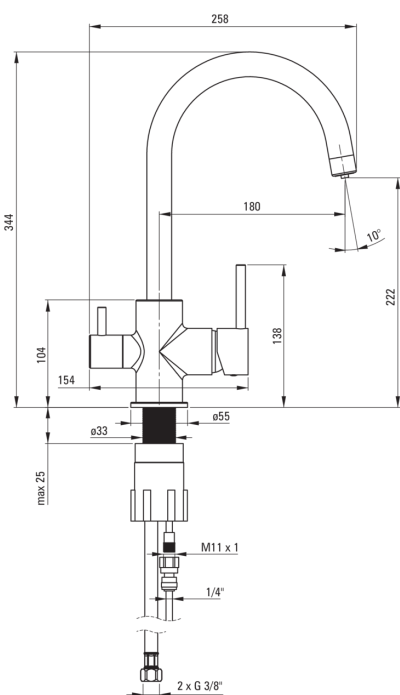

Kitchen tap, with water filter connection

Product code: BCH_064M

EAN: 5908212089415

Color: chrome

Warranty [years]: 7

Mixer

Finish	chrome
Material	brass
Mixer type	mixer, for the water filter connection
Installation method	standing
Acoustic group [db]	II (20 < x ≤ 30)

Mixer cartridge

Ceramic cartridge size	35 mm
------------------------	-------

Spout

Spout type	swivel
Mixer spout range [mm]	180
Material	brass

Function switch

Switch type	mechanical
-------------	------------

Aerator

Aerator type	other
Aerator size	M22

Connecting hose

Length [mm]	450
Installation thread	3/8"
Connection thread	M10

Features:

- The mixer body is made of the highest quality brass
- The mixer is equipped with a stream aerator
- The mounting sleeve facilitates the installation of the mixer
- 45 cm connection hoses included
- Tap with connection to a water filter
- Only the best materials, the quality of which has been confirmed by laboratory tests
- Durable hose ends made of brass
- The offer includes a cleaning agent for fixtures in all colors