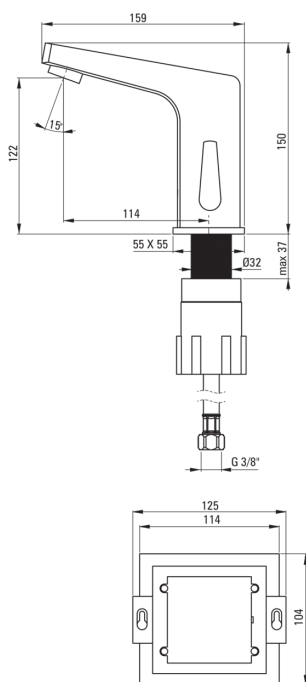

SENSOR

Washbasin tap, contactless

Product code: BCH_029V

EAN: 5908212053997

Color: chrome

Warranty [years]: 7

Mixer

Finish	chrome
Material	brass
Mixer type	sensor, mixer
Installation method	standing
Flow class [l/min]	Z - 4-9 l/min
Acoustic group [db]	II (20 < x ≤ 30)
Check valves	Yes

Spout

Spout type	still
Mixer spout range [mm]	114
Material	brass

Aerator

Aerator type	honeycomb
Aerator size	M24

Connecting hose

Length [mm]	450
Installation thread	1/2"
Connection thread	M10

Features:

- The mixer body is made of the highest quality brass
- Contactless tap with a motion sensor
- The mixer is equipped with a stream aerator
- The mounting sleeve facilitates the installation of the mixer
- 45 cm connection hoses included
- Z flow class (4-9 l/min) allowing for water consumption reduction
- The mixer is equipped with non-return valves so that the mixed water does not flow back into the installation
- Only the best materials, the quality of which has been confirmed by laboratory tests
- The mixer is manufactured in Poland, with the utmost care for product quality.
- The offer includes a cleaning agent for fixtures in all colors