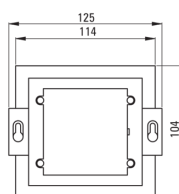

SENSOR

Washbasin tap, contactless

Product code: BCH_029R

EAN: 5908212046272

Color: chrome

Warranty [years]: 7

Mixer

Finish	chrome
Material	brass
Mixer type	sensor, mixer
Installation method	standing
Flow class [l/min]	Z - 4-9 l/min
Acoustic group [db]	II (20 < x ≤ 30)
Check valves	Yes

Spout

Spout type	still
Mixer spout range [mm]	114
Material	brass

Aerator

Aerator type	honeycomb
Aerator size	M24

Connecting hose

Length [mm]	450
Installation thread	1/2"
Connection thread	M10

Features:

- The mixer body is made of the highest quality brass
- Contactless tap with a motion sensor
- The mixer is equipped with a stream aerator
- The mounting sleeve facilitates the installation of the mixer
- 45 cm connection hoses included
- Z flow class (4-9 l/min) allowing for water consumption reduction
- The mixer is equipped with non-return valves so that the mixed water does not flow back into the installation
- Only the best materials, the quality of which has been confirmed by laboratory tests
- The mixer is manufactured in Poland, with the utmost care for product quality.
- The offer includes a cleaning agent for fixtures in all colors