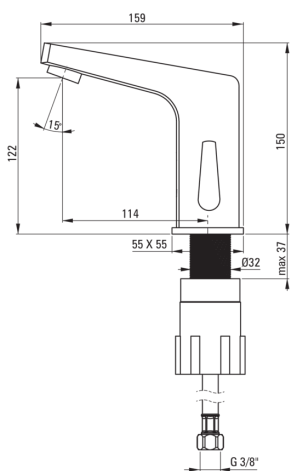

SENSOR

Washbasin tap, contactless

Product code: BCH_029R

EAN: 5908212046272

Color: chrome

Warranty [years]: 7

Mixer

Finish	chrome
Material	brass
Mixer type	sensor, mixer
Installation method	standing
Flow class [l/min]	Z - 4-9 l/min
Acoustic group [db]	II (20 < x ≤ 30)
Check valves	Yes

Spout

Spout type	still
Mixer spout range [mm]	114
Material	brass

Aerator

Aerator type	honeycomb
Aerator size	M24

Connecting hose

Length [mm]	450
Installation thread	1/2"
Connection thread	M10

Features:

- The mixer body is made of the highest quality brass
- Contactless tap with a motion sensor
- The mixer is equipped with a stream aerator
- The mounting sleeve facilitates the installation of the mixer
- 45 cm connection hoses included
- Z flow class (4-9 l/min) allowing for water consumption reduction
- The mixer is equipped with non-return valves so that the mixed water does not flow back into the installation
- Only the best materials, the quality of which has been confirmed by laboratory tests
- The mixer is manufactured in Poland, with the utmost care for product quality.
- The offer includes a cleaning agent for fixtures in all colors