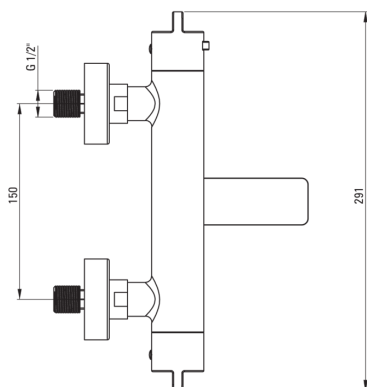

THERM

Bath mixer, thermostatic

Product code: BCH_01BT

EAN: 5907650815099

Color: chrome

Warranty [years]: 7

Mixer

Finish	chrome
Material	brass
Mixer type	two-handle, thermostatic
Installation method	wall-mounted
Acoustic group [db]	II (20 < x ≤ 30)
Check valves	Yes

Mixer cartridge

Temperature lock	Yes
------------------	-----

Spout

Spout type	foldable
Mixer spout range [mm]	158
Material	brass

Function switch

Switch type	spout integrated
-------------	------------------

Aerator

Aerator type	laminar, swivel
Aerator size	M24

Features:

- Thermostatic cartridge for precise water temperature setting
- The mixer body is made of the highest quality brass
- Only the best materials, the quality of which has been confirmed by laboratory tests
- 38°C temperature lock
- Ergonomic knobs
- Top grade brass
- Combination of functionality and aesthetics
- A movable spout that is also a function switch
- Movable silicone aerator
- Reinforced check valves compensate for pressure surges
- Cleaning agent for fixtures in all colors available