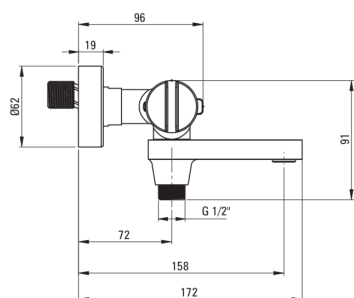

Product code: BCH_01BT

EAN: 5907650815099

Color: chrome

Warranty [years]: 7

Mixer

Finish	chrome
Material	brass
Mixer type	two-handle, thermostatic
Installation method	wall-mounted
Acoustic group [db]	II (20 < x ≤ 30)
Check valves	Yes

Mixer cartridge

Temperature lock	Yes
------------------	-----

Spout

Spout type	foldable
Mixer spout range [mm]	158
Material	brass

Function switch

Switch type	spout integrated
-------------	------------------

Aerator

Aerator type	laminar, swivel
Aerator size	M24

Features:

- Thermostatic cartridge for precise water temperature setting
- The mixer body is made of the highest quality brass
- Only the best materials, the quality of which has been confirmed by laboratory tests
- 38°C temperature lock
- Ergonomic knobs
- Top grade brass
- Combination of functionality and aesthetics
- A movable spout that is also a function switch
- Movable silicone aerator
- Reinforced check valves compensate for pressure surges
- Cleaning agent for fixtures in all colors available