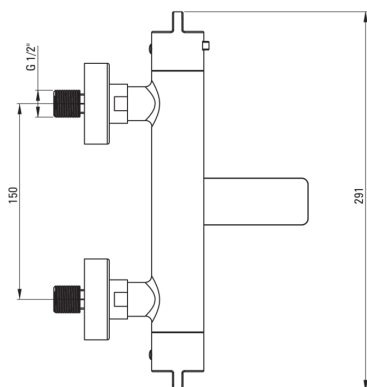

Product code: BCH_01BT

EAN: 5907650815099

Color: chrome

Warranty [years]: 7

Mixer

Finish	chrome
Material	brass
Mixer type	two-handle, thermostatic
Installation method	wall-mounted
Acoustic group [db]	II (20 < x ≤ 30)
Check valves	Yes

Mixer cartridge

Temperature lock	Yes
------------------	-----

Spout

Spout type	foldable
Mixer spout range [mm]	158
Material	brass

Function switch

Switch type	spout integrated
-------------	------------------

Aerator

Aerator type	laminar, swivel
Aerator size	M24

Features:

- Thermostatic cartridge for precise water temperature setting
- The mixer body is made of the highest quality brass
- Only the best materials, the quality of which has been confirmed by laboratory tests
- 38°C temperature lock
- Ergonomic knobs
- Top grade brass
- Combination of functionality and aesthetics
- A movable spout that is also a function switch
- Movable silicone aerator
- Reinforced check valves compensate for pressure surges
- Cleaning agent for fixtures in all colors available