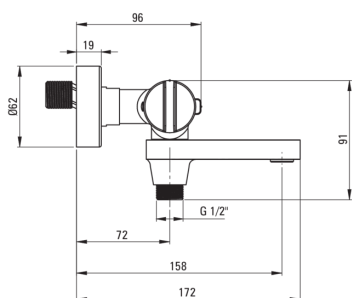

THERM

Bath mixer, thermostatic

Product code: BCH_01BT

EAN: 5907650815099

Color: chrome

Warranty [years]: 7

Mixer

Finish	chrome
Material	brass
Mixer type	two-handle, thermostatic
Installation method	wall-mounted
Acoustic group [db]	II (20 < x ≤ 30)
Check valves	Yes

Mixer cartridge

Temperature lock	Yes
------------------	-----

Spout

Spout type	foldable
Mixer spout range [mm]	158
Material	brass

Function switch

Switch type	spout integrated
-------------	------------------

Aerator

Aerator type	laminar, swivel
Aerator size	M24

Features:

- Thermostatic cartridge for precise water temperature setting
- The mixer body is made of the highest quality brass
- Only the best materials, the quality of which has been confirmed by laboratory tests
- 38°C temperature lock
- Ergonomic knobs
- Top grade brass
- Combination of functionality and aesthetics
- A movable spout that is also a function switch
- Movable silicone aerator
- Reinforced check valves compensate for pressure surges
- Cleaning agent for fixtures in all colors available